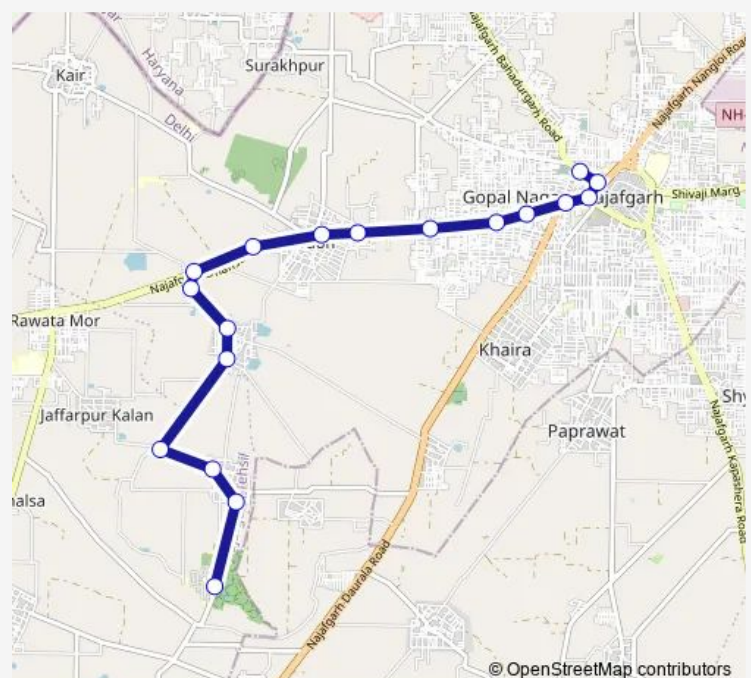

Mitraon Extension

Indra Service Station

Nanak Piyau

Prem Nursary

Khera More / Ghuman Hera Crossing

Nazafgarh Dhansa More

Jharoda Crossing

Najafgarh Terminal

Route schedule

Ch Brahm Parkash Ayurvedic Hospital — Najafgarh Terminal

Monday 13:05-15:05

Tuesday 13:05-15:05

Wednesday 13:05-15:05

Thursday 13:05-15:05

Friday 13:05-15:05

Saturday 13:05-15:05

Sunday 13:05-15:05

Route info

Direction: Ch Brahm Parkash Ayurvedic Hospital

Stops: 18

Trip Duration: 0 hour 38 min

826edown

826edown Bus time schedules and route maps are available in an offline PDF at busmaps.com. Use the busmaps.com website to see live bus times, train schedule or subway schedule, and step-by-step directions for all public transit in Najafgarh