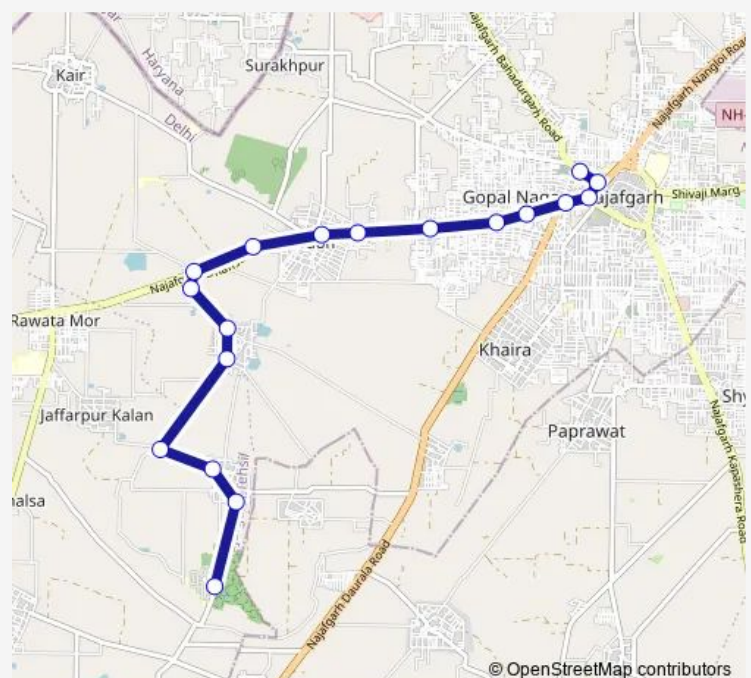

Nanak Piyau

Prem Nursary

Khera More / Ghuman Hera Crossing

Nazafgarh Dhansa More

Jharoda Crossing

Najafgarh Terminal

### Route schedule

Ch Brahm Parkash Ayurvedic Hospital — Najafgarh Terminal

Monday 13:05-15:05

Tuesday 13:05-15:05

Wednesday 13:05-15:05

Thursday 13:05-15:05

Friday 13:05-15:05

Saturday 13:05-15:05

### Route info

Direction: Ch Brahm Parkash Ayurvedic Hospital

Stops: 18

Trip Duration: 0 hour 38 min

826edown

826edown Bus time schedules and route maps are available in an offline PDF at [busmaps.com](https://busmaps.com). Use the [busmaps.com](https://busmaps.com) website to see live bus times, train schedule or subway schedule, and step-by-step directions for all public transit in Najafgarh