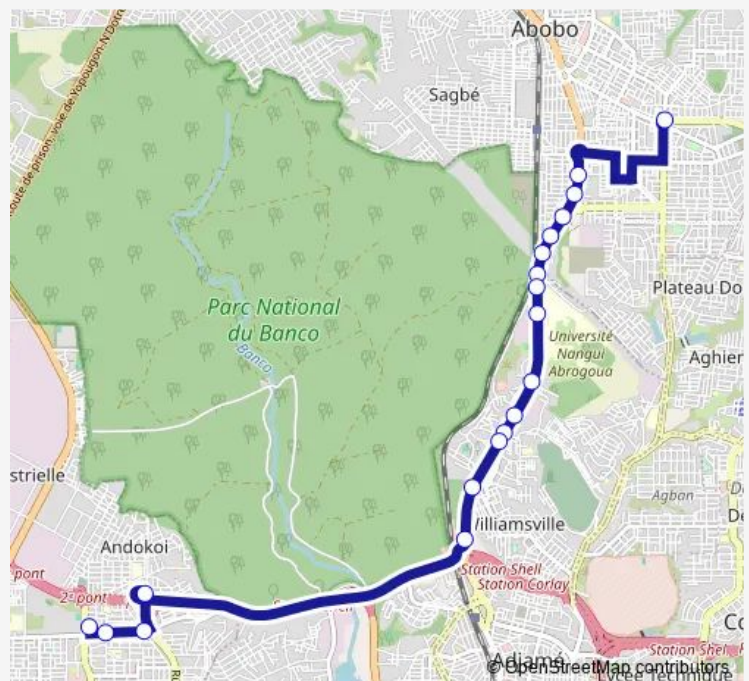

### Direction

Samaké — Gare Siporex

19 stops

[Open route schedule](#)

Samaké

Anador

Plaque Anador

Coco Service

### Route schedule

Samaké — Gare Siporex

Monday	06:00
Tuesday	06:00
Wednesday	06:00
Thursday	06:00
Friday	06:00
Saturday	06:00
Sunday	06:00

### Route info

Direction: Samaké

Stops: 19

Trip Duration: 2 hour 0 min

■ Gbaka : Samake ↔ Yopougon Siporex

## Direction

Gare Siporex — 2eme Arrêt

19 stops

[Open route schedule](#)

Gare Siporex

Après le Pont

Garage en Haut

Guinness