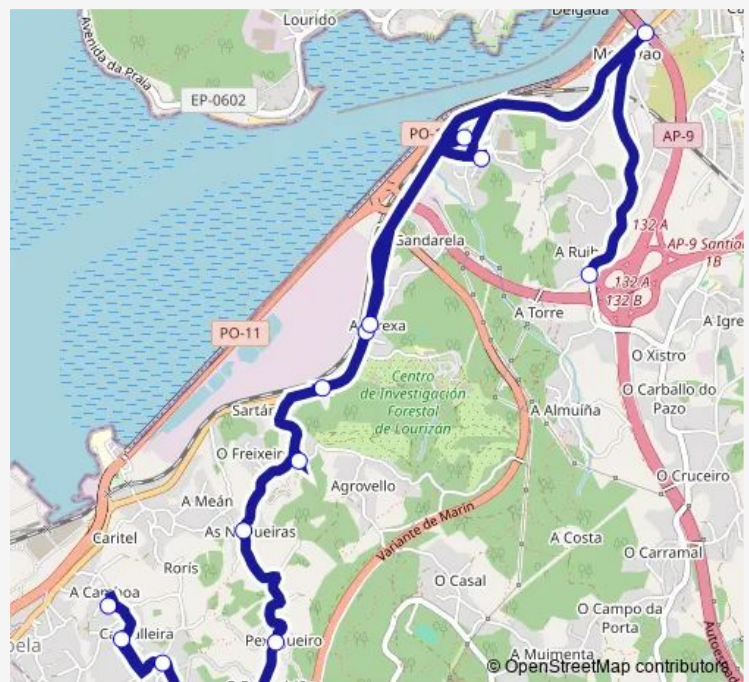

Tuesday 08:30

Wednesday 08:30

Thursday 08:30

Friday 08:30

Saturday —

Sunday —

Route info

Direction: A Ruibal (parada bus-Pont

Stops: 14

Trip Duration: 0 hour 29 min

Direction

Ceip A Carballeira — A Ruibal (parada bus-Pont

14 stops

[Open route schedule](#)

Ceip A Carballeira

A Carballeira