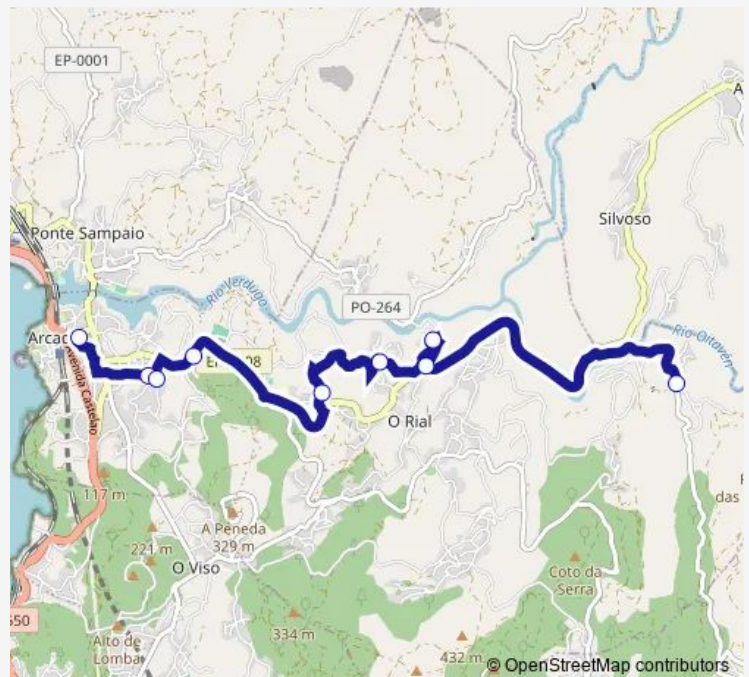

### Direction

A Calle — Aranza

9 stops

[Open route schedule](#)

- A Calle
- Ceip Manuel Padín Truitei
- Arcade (Cruce Colexio)
- IES de Soutomaior
- Montesiña
- A Pedreira
- Casa DO Concello
- Romariz
- Aranza

### Route schedule

A Calle — Aranza

Monday	14:20
Tuesday	14:20-18:10
Wednesday	14:20
Thursday	14:20
Friday	14:20
Saturday	—
Sunday	—

### Route info

Direction: A Calle

Stops: 9

Trip Duration: 0 hour 20 min

XG624007 — A Calle-Aranza

**Direction**

Aranza — A Calle

9 stops

## Route schedule

Aranza — A Calle

Monday 08:50

Tuesday 08:50-15:40

Wednesday 08:50

Thursday 08:50

Friday 08:50

Saturday —