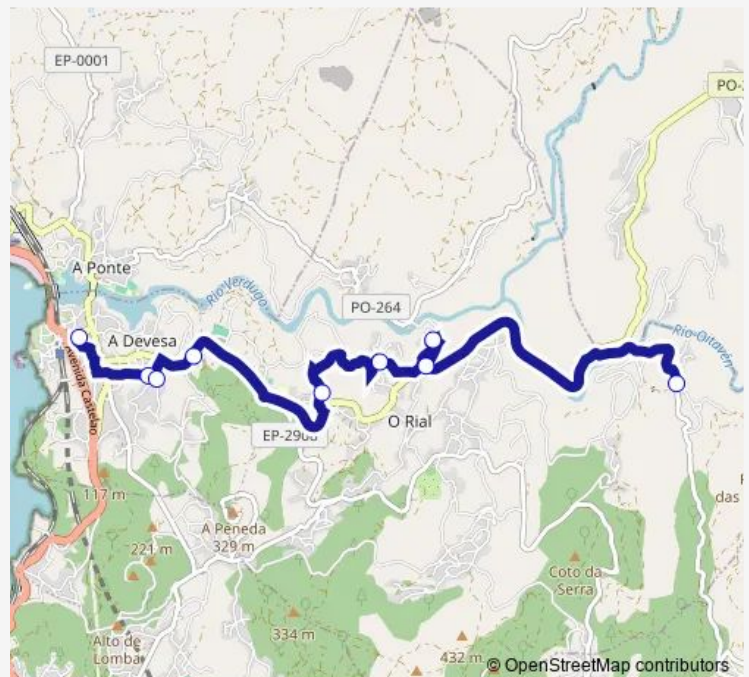

Route schedule

A Calle — Aranza

Monday	14:20
Tuesday	14:20-18:10
Wednesday	14:20-15:00
Thursday	14:20
Friday	14:20
Saturday	—
Sunday	—

Route info

Direction: A Calle

Stops: 9

Trip Duration: 0 hour 20 min

Xg624007 — A Calle-Aranza

BusMaps

Direction

Aranza — A Calle

9 stops

[Open route schedule](#)

Aranza

Romariz

Casa DO Concello

Monday 08:50

Tuesday 08:50-15:40

Wednesday 08:50-10:15

Thursday 08:50

Friday 08:50

Saturday —

Sunday —

Route info