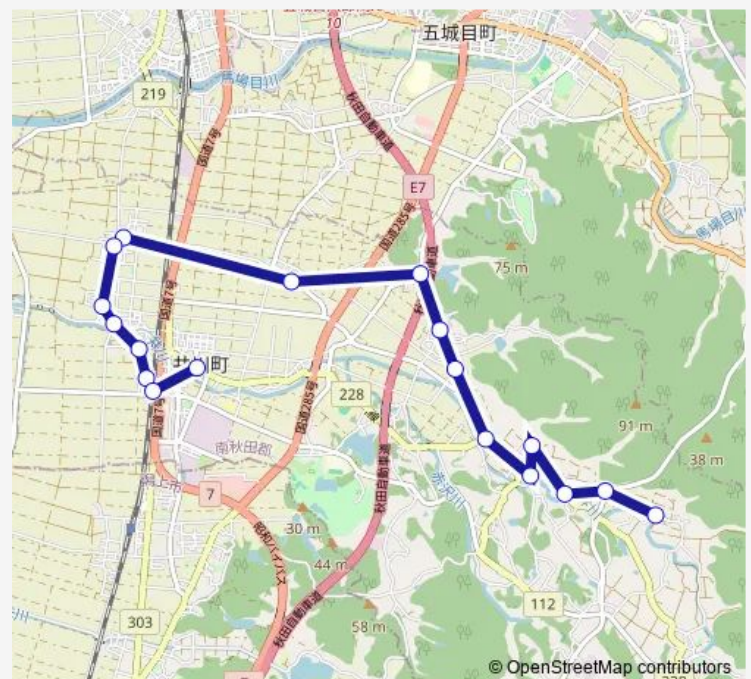

Route schedule

大麦バス折り返し場 — 診療所(役場)前

Monday 07:27

Tuesday 07:27

Wednesday 07:27

Thursday 07:27

Friday 07:27

Saturday —

Sunday —

Route info

Direction: 大麦バス折り返し場

Stops: 18

Trip Duration: 0 hour 38 min

ゆうゆう号①

BusMaps

ゆうゆう号① Bus time schedules and route maps are available in an offline PDF at busmaps.com. Use the busmaps.com website to see live bus times, train schedule or subway schedule, and step-by-step directions for all public transit in Akita