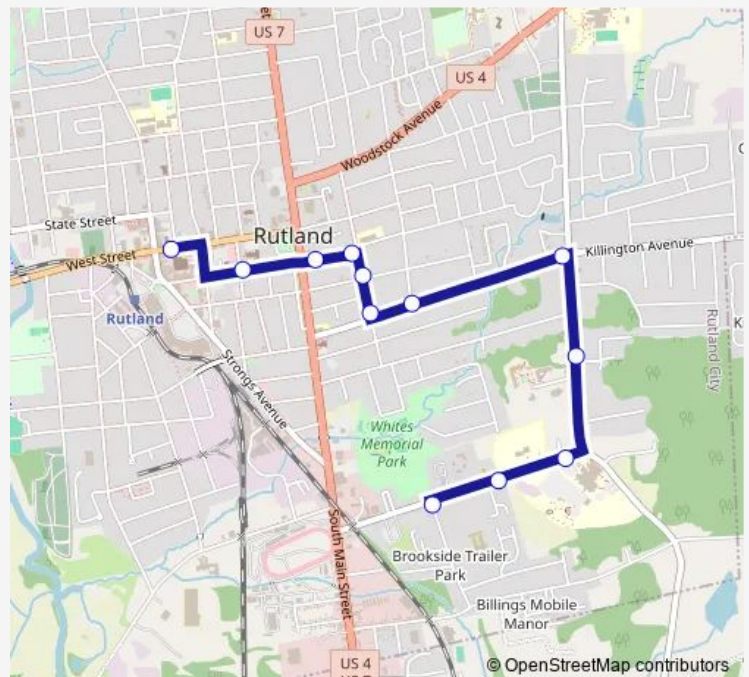

Allen St.

Rutland Primary

Killington Ave.

Killington Avenue and Lafayette Street

East St. & Killington Ave.

East St.

E Center St. & East St.

East Center

Friday 08:08-16:38

Saturday 08:08-16:38

Sunday —

Route info

Direction: Mussey St.

Stops: 12

Trip Duration: 0 hour 15 min

■ South Extension

Direction

Rutland Multi-Modal Transit Center — Mussey St.

16 stops

[Open route schedule](#)

Rutland Multi-Modal Transit Center

Boys & Girls Club

Merchants Row & Center St.

Walmart

Wednesday 08:00-16:30

Thursday 08:00-16:30

Friday 08:00-16:30

Saturday 08:00-16:30

Sunday —

Route info

Direction: Rutland Multi-Modal Transit Center

Stops: 16