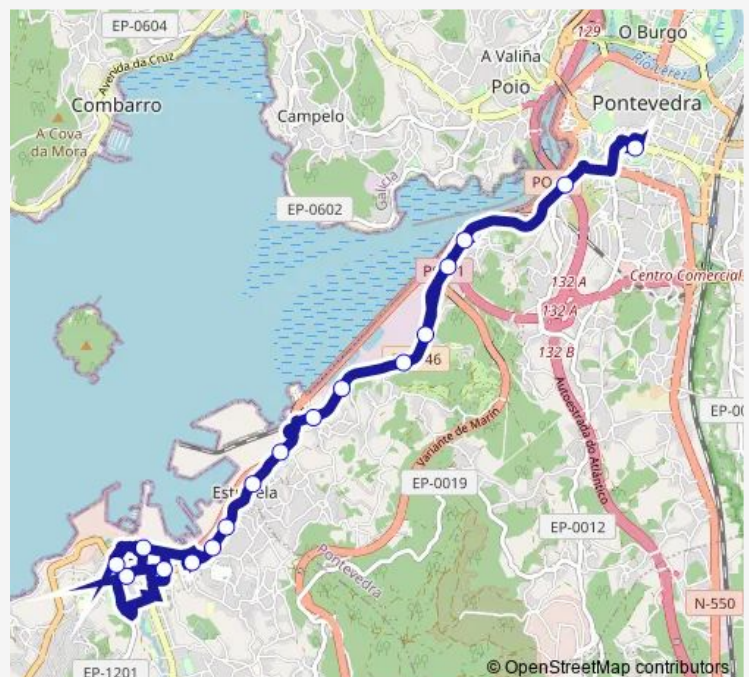

Route info

Direction: Marín

Stops: 17

Trip Duration: 0 hour 23 min

XG628007 — Marín - Praza de Galicia (Marquesiña)

Direction

Praza DE Galicia (Marques — Marín

17 stops

Tiro Naval Janer

Marín

Route schedule

Praza DE Galicia (Marques — Marín

Monday 06:30-22:50

Tuesday 06:30-22:50

Wednesday 06:30-22:50

Thursday 06:30-22:50