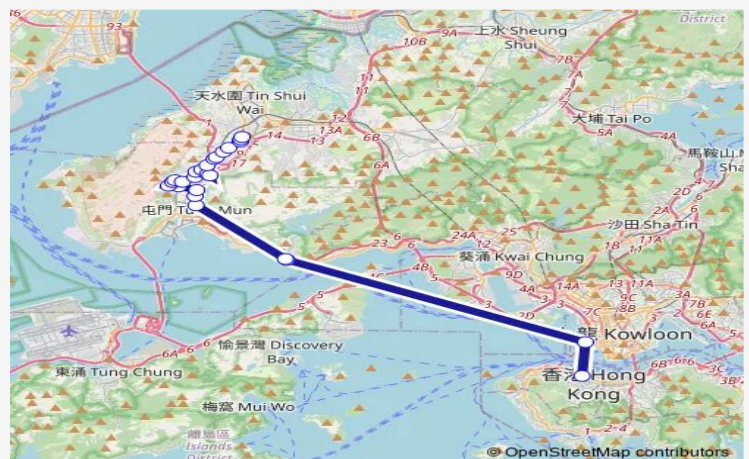

[Ctb] SAN HUI Market, Tuen MUN Road[[Kmb] SAN HUI Market[[Lrtfeeder] SAN HUI Market[[Lwb] SAN HUI Market

[Ctb] Hung Kiu, Tuen MUN Road[[Kmb] Hung Kiu[[Lwb] Hung Kiu

[Ctb] PLK Vicwood K.T. Chong No.2 Primary School, Tsing TIN Road[[Kmb] LOK Sang House KIN Sang Estate[[Lrtfeeder] PLK Vicwood KT Chong No.2 Primary School[[Lwb] LOK Sang House, KIN Sang Estate

[Ctb] SAN WAI Court, TIN King Road[[Kmb] SAN WAI Court[[Lrtfeeder] LR SAN WAI Stop[[Lwb] SAN WAI Court

[Ctb] SIU Pong Court, TIN King Road[[Kmb] SIU Pong Court[[Lrtfeeder] LR TIN King Stop[[Lwb] SIU Pong Court

Route schedule

[Ctb] Pottinger Street, Connaught Road Central[[Db] Connaught Road Central Outside Chinese General Chamber OF Commerce Building[[Kmb+Ctb] Pottinger Street/
Pottinger Street, Connaught Road Central[[Kmb] Pottinger Street[[Pi] 22-23 Connaught Road Central — [Kmb] Hung Shui KIU (Hung FUK Estate) BUS Terminus

Monday	18:30
Tuesday	18:30
Wednesday	18:30
Thursday	18:30
Friday	18:30
Saturday	—
Sunday	—

Route info

Direction: [Ctb] Pottinger Street, Connaught Road Central[[Db] Connaught Road Central Outside Chinese General Chamber OF Commerce Building[[Kmb+Ctb] Pottinger Street/
Pottinger Street, Connaught Road Central[[Kmb] Pottinger Street[[Pi] 22-23 Connaught Road Central

Stops: 25
Trip Duration: 1 hour 19 min