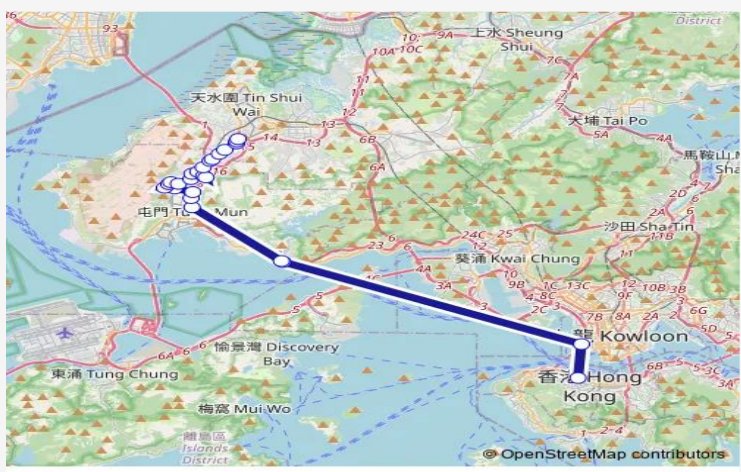

[Ctb] SAN HUI Market, Tuen MUN Road[[Kmb] SAN HUI Market[[Lrtfeeder] SAN HUI Market[[Lwb] SAN HUI Market

[Ctb] Hung Kiu, Tuen MUN Road[[Kmb] Hung Kiu[[Lwb] Hung Kiu

[Ctb] PLK Vicwood K.T. Chong No.2 Primary School, Tsing TIN Road[[Kmb] LOK Sang House KIN Sang Estate[[Lrtfeeder] PLK Vicwood KT Chong No.2 Primary School[[Lwb] LOK Sang House, KIN Sang Estate

[Ctb] SAN WAI Court, TIN King Road[[Kmb] SAN WAI Court[[Lrtfeeder] LR SAN WAI Stop[[Lwb] SAN WAI Court

[Ctb] SIU Pong Court, TIN King Road[[Kmb] SIU Pong Court[[Lrtfeeder] LR TIN King Stop[[Lwb] SIU Pong Court

Route schedule

[Ctb] Pottinger Street, Connaught Road Central[[Db] Connaught Road Central Outside Chinese General Chamber OF Commerce Building[[Kmb+Ctb] Pottinger Street/
Pottinger Street, Connaught Road Central[[Kmb] Pottinger Street[[Pi] 22-23 Connaught Road Central — [Kmb] Hung Shui KIU (Hung FUK Estate) BUS Terminus

Monday	18:30
Tuesday	18:30
Wednesday	18:30
Thursday	18:30
Friday	18:30
Saturday	—
Sunday	—

Route info

Direction: [Ctb] Pottinger Street, Connaught Road Central[[Db] Connaught Road Central Outside Chinese General Chamber OF Commerce Building[[Kmb+Ctb] Pottinger Street/
Pottinger Street, Connaught Road Central[[Kmb] Pottinger Street[[Pi] 22-23 Connaught Road Central

Stops: 25

Trip Duration: 1 hour 35 min