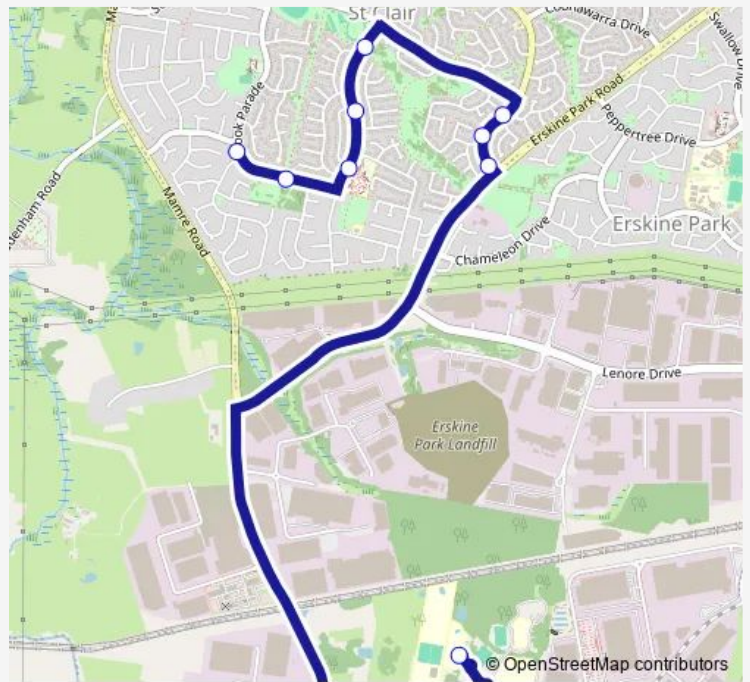

School Bus 4620 Trinity Catholic PS to Cook Pde at Pine Creek Cct

[Go to website](#)

Direction
 Mamre Anglican School, Bakers Lane — Cook Pde At Pine Creek Cct
 11 stops
[Open route schedule](#)

- Mamre Anglican School, Bakers Lane
- Trinity Catholic Primary, School Grounds
- Emmaus Catholic College, School Grounds
- Bennett Rd After Erskine Park Rd
- Bennett Rd After Shakespeare Dr
- Bennett Rd Opp Boeing Pl
- Blackwell Av Opp Saunders Park
- Blackwell Av Opp McCartney Cres
- Blackwell Public School, Blackwell Av
- Cook Pde Opp Lukes Lane Reserve
- Cook Pde At Pine Creek Cct

Route schedule
 Mamre Anglican School, Bakers Lane — Cook Pde At Pine Creek Cct

Monday	15:16
Tuesday	15:16
Wednesday	15:16
Thursday	15:16
Friday	15:16
Saturday	—
Sunday	—

Route info
 Direction: Mamre Anglican School, Bakers Lane
 Stops: 11
 Trip Duration: 0 hour 20 min

4620 School Bus time schedules and route maps are available in an offline PDF at busmaps.com. Use the busmaps.com website to see live bus times, train schedule or subway schedule, and step-by-step directions for all public transit in Liverpool