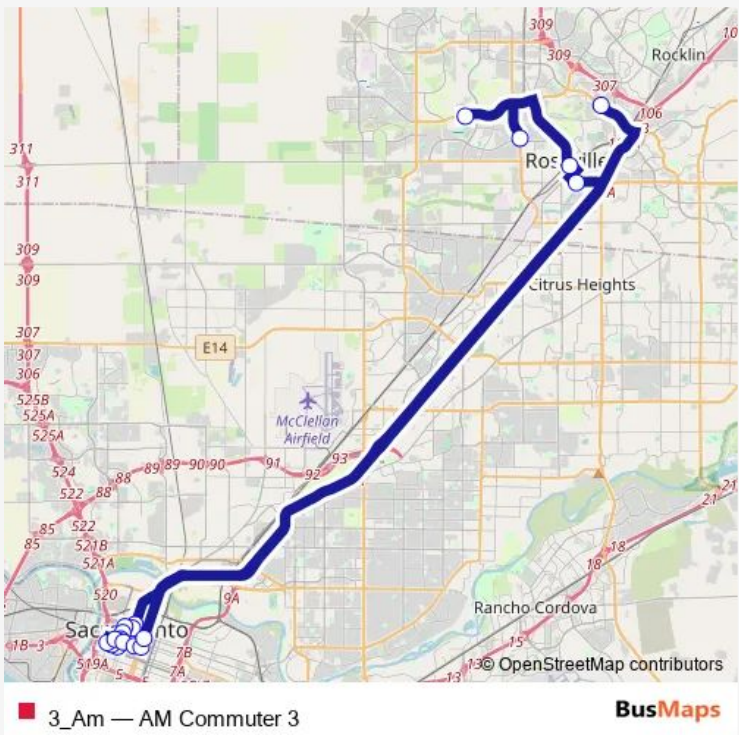

**Bus 3\_Am AM Commuter 3**

[Go to website](#)

**Direction**  
 Foothills Blvd & Junction Blvd (Nb) — Roseville Pkwy & West DR (Wb)  
 20 stops  
[Open route schedule](#)

- Foothills Blvd & Junction Blvd (Nb)
- Pleasant Grove Blvd & Mahany Park AND Ride LOT (Nb)
- Pacific ST & Church ST (Nb)
- Douglas Blvd & Buljan DR (Sb)
- 12th ST & G ST (Sb)
- I ST & 12th ST (Wb)
- 9TH ST & I ST (Sb)
- 9TH ST & K ST (Sb)
- 9TH ST & Capitol AVE (Sb)
- 9TH ST & N ST (Sb)
- 9TH ST & O ST (Sb)
- P ST & 9TH ST (Wb)
- P ST & 7TH ST (Wb)
- 5TH ST & P ST (Nb)
- N ST & 7TH ST (Eb)
- N ST & 10th ST (Eb)
- N ST & 14th ST (Eb)
- 16th ST & N ST (Nb)
- 16th ST & K ST (Nb)
- Roseville Pkwy & West DR (Wb)

**Route schedule**  
 Foothills Blvd & Junction Blvd (Nb) — Roseville Pkwy & West DR (Wb)

Monday	06:00
Tuesday	06:00
Wednesday	06:00
Thursday	06:00
Friday	06:00
Saturday	—
Sunday	—

**Route info**  
 Direction: Foothills Blvd & Junction Blvd (Nb)  
 Stops: 20  
 Trip Duration: 1 hour 44 min

The schedule is provided in the local timezone. Times with "(+1)" indicate departures on the next day.

PDF file created on 2025-02-26

2024 BusMaps.com - All Rights Reserved