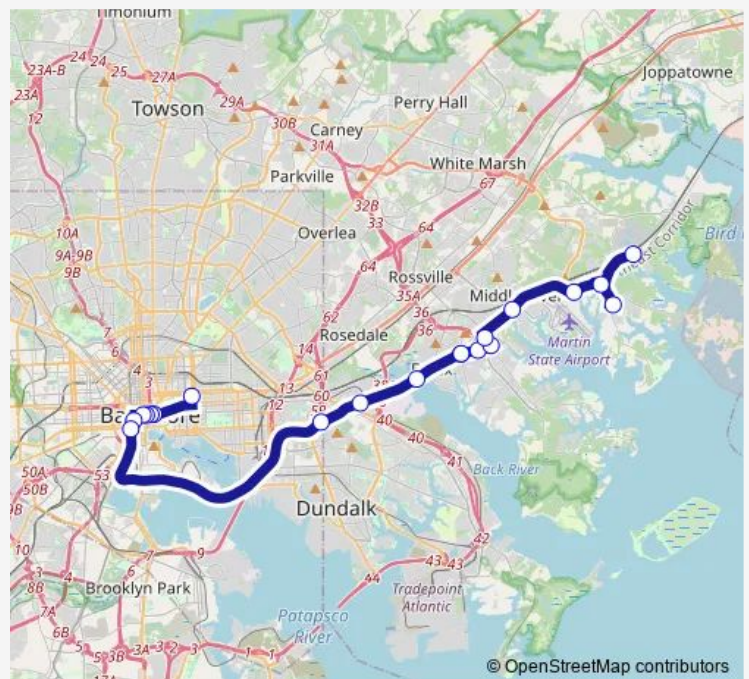

Baltimore St & Calvert St

GAY ST & Fayette ST nb

Monument ST & Wolfe ST eb

Route schedule

Bayner Rd & Sandalwood Rd — Monument ST & Wolfe ST
eb

Monday 06:45

Tuesday 06:45

Wednesday 06:45

Thursday 06:45

Friday 06:45

Saturday —

Sunday —

Route info

Direction: Bayner Rd & Sandalwood Rd

Stops: 19

Trip Duration: 0 hour 50 min

160 — Downtown/Hopkins - Essex

Direction

Eastern AVE & Tidewater LN wb — Monument ST & Wolfe ST eb

21 stops

[Open route schedule](#)

Eastern AVE & Tidewater LN wb

White Pine RD & Seneca BAY Apartments wb

Carroll Island RD & Bowleys Quarters RD wb

Eastern Blvd & Lynbrook RD fs wb

Eastern Blvd & Martin State Airport Marc Station wb

Eastern Blvd & Kingston RD opp wb

Stemmers RUN RD & Eastern Blvd fs sb

Stemmers RUN RD & OLD Eastern AVE sb

OLD Eastern AVE & Stemmers RUN Blvd fs wb