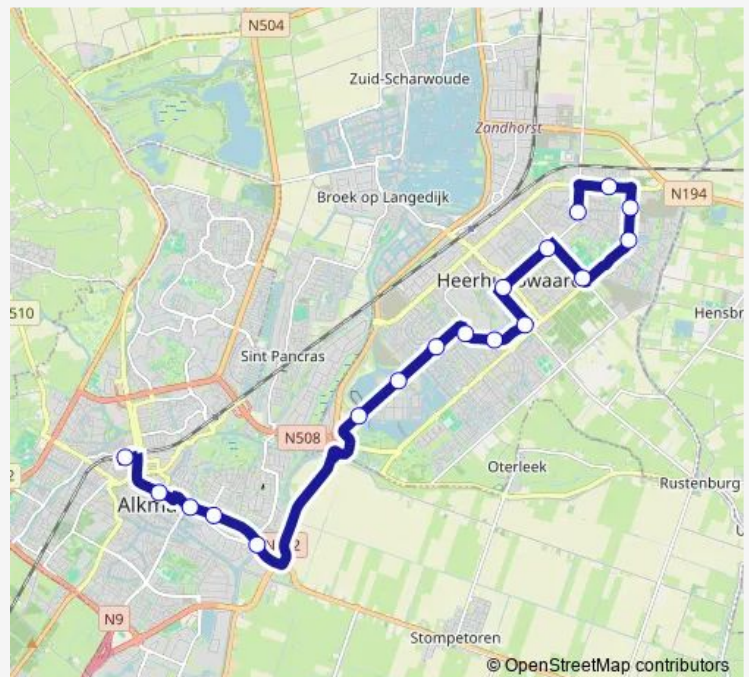

Wednesday 05:55-23:54

Thursday 05:55-23:54

Friday 05:55-23:54

Saturday 07:27-00:25⁺¹

Sunday 08:38-23:25

Route info

Direction: Heerhugowaard, Centrumwaard

Stops: 14

Trip Duration: 0 hour 27 min

Direction

Alkmaar, Station — Heerhugowaard, Centrumwaard

18 stops

[Open route schedule](#)

Alkmaar, Station

Alkmaar, Kanaalkade

Alkmaar, Oudorperdijkje