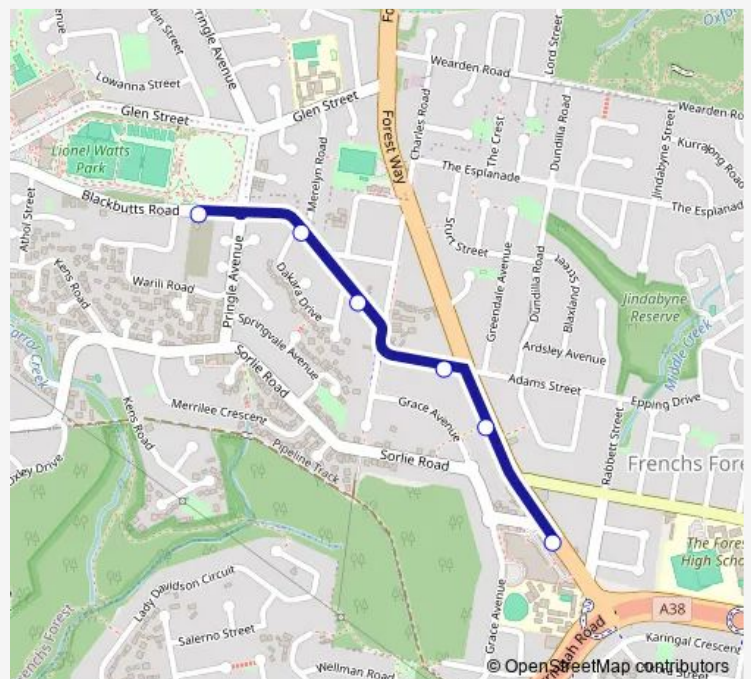

## School Bus 160 Forestway Shopping Centre to Blackbutts Rd before Malbara Cr

[Go to website](#)

### Direction

Forestway Shopping Centre, Forest Way — Blackbutts Rd  
Opp Frenchs Forest Showground

6 stops

[Open route schedule](#)

Forestway Shopping Centre, Forest Way

Forest Way Before Adams St

Adams St After Forest Way

### Route schedule

Forestway Shopping Centre, Forest Way — Blackbutts Rd  
Opp Frenchs Forest Showground

Monday 06:57

Tuesday 06:57

Wednesday 06:57

Thursday 06:57

Friday —

Saturday —

### Route info

Direction: Forestway Shopping Centre, Forest Way

Stops: 6

Trip Duration: 0 hour 3 min

160 School Bus time schedules and route maps are available in an offline PDF at [busmaps.com](https://busmaps.com). Use the [busmaps.com](https://busmaps.com) website to see live bus times, train schedule or subway schedule, and step-by-step directions for all public transit in Sydney