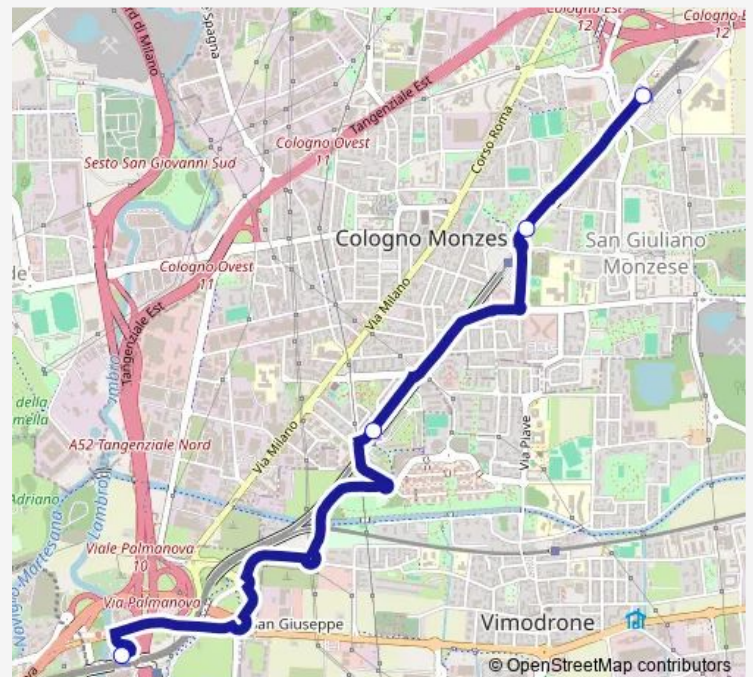

via giovanni xxiii fronte scale cologno sud m2

p.le stz cascina gobba m2

Route schedule

p.le ovest cologno nord m2 — p.le stz cascina gobba m2

Monday 22:57-00:42⁺¹Tuesday 22:57-00:42⁺¹Wednesday 22:57-00:42⁺¹Thursday 22:57-00:42⁺¹Friday 22:57-00:42⁺¹

Saturday —

Sunday —

Route info

Direction: p.le ovest cologno nord m2

Stops: 4

Trip Duration: 0 hour 12 min

■ 160 — c.na gobba m2 - cologno nord m2

Direction

p.le stz cascina gobba m2 — p.le ovest cologno nord m2

4 stops

[Open route schedule](#)

p.le stz cascina gobba m2

via giovanni xxiii dopo via grandi

via dalla chiesa dopo via dall' acqua

p.le ovest cologno nord m2

Route schedule

p.le stz cascina gobba m2 — p.le ovest cologno nord m2

Monday	22:43-01:03 ⁺¹
Tuesday	22:43-01:03 ⁺¹
Wednesday	22:43-01:03 ⁺¹
Thursday	22:43-01:03 ⁺¹
Friday	22:43-01:03 ⁺¹
Saturday	—
Sunday	—