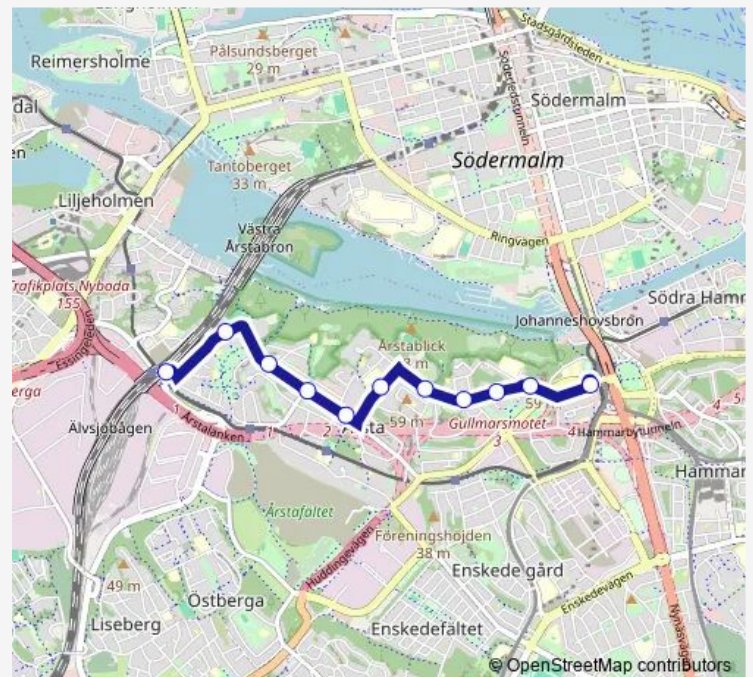

Årstaberg

Route schedule

Gullmarsplan — Årstaberg

Monday	03:22-02:22 ⁺¹
Tuesday	03:22-02:22 ⁺¹
Wednesday	03:22-02:52 ⁺¹
Thursday	03:22-02:52 ⁺¹
Friday	03:22-02:52 ⁺¹
Saturday	03:22-02:52 ⁺¹
Sunday	03:22-02:52 ⁺¹

Route info

Direction: Gullmarsplan

Stops: 11

Trip Duration: 0 hour 12 min

Direction

Årstaberg — Linde

9 stops

[Open route schedule](#)