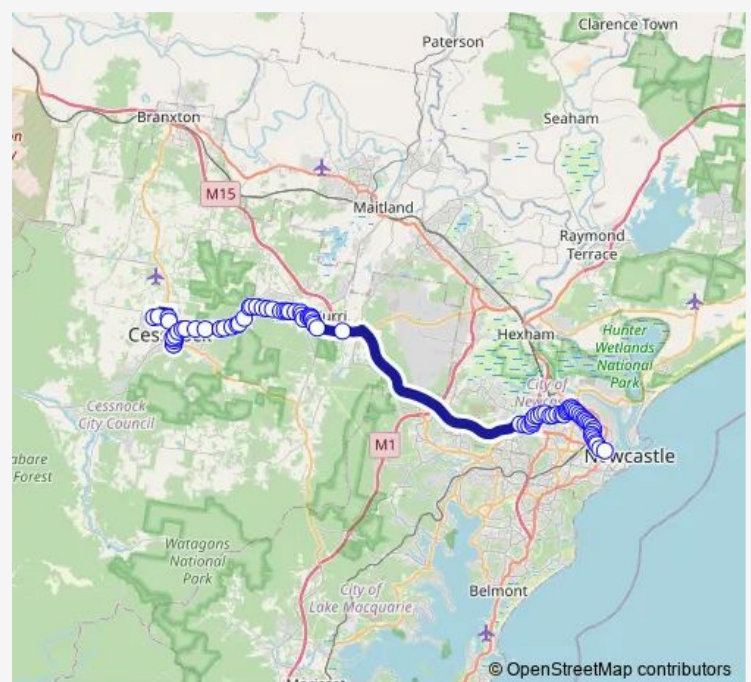

Cessnock Rd Opp Henderson St

Cessnock Rd Opp Fisher St

Cessnock Rd Opp Northumberland St

Cessnock Rd After Carrs Rd

Cessnock Rd At Goulburn St

Cessnock Rd At Bathurst St

Cessnock Rd Opp Edgeworth David Memorial Park

### Route schedule

Rover Depot, Vincent St — The Wollotuka Institute, Ring Rd

Monday 07:10

Tuesday 07:10

Wednesday 07:10

Thursday 07:10

Friday 07:10

Saturday —

### Route info

Direction: Rover Depot, Vincent St

Stops: 49

Trip Duration: 1 hour 10 min

160 — Newcastle to Cessnock

Cessnock Rd Opp Date Av

Cessnock Rd Before Kline St

Station St Before First St