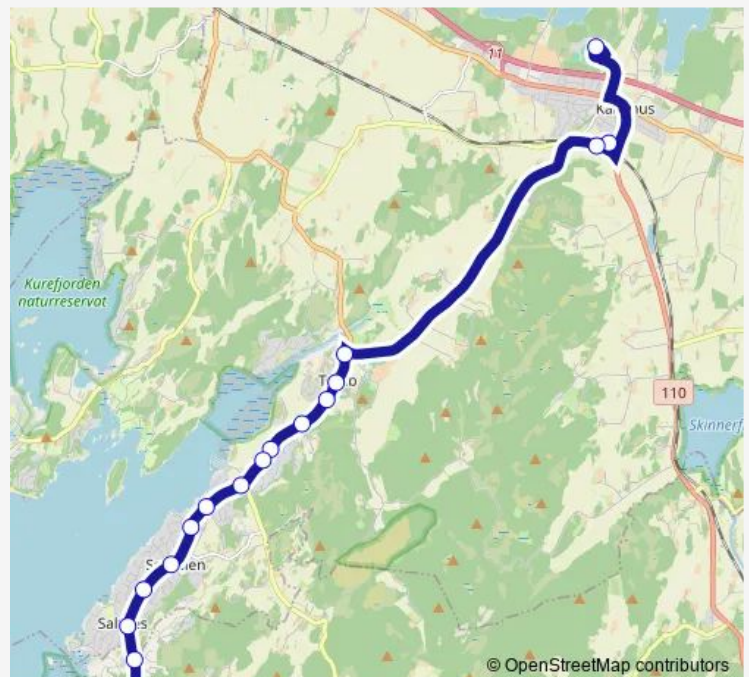

## Route schedule

Karlshus skole — Tatersvingen

Monday 14:25

Tuesday 14:25

Wednesday 14:25

Thursday 14:25

Friday 14:25

Saturday —

## Route info

Direction: Karlshus skole

Stops: 17

Trip Duration: 0 hour 27 min

■ 160 — Råde ungdomsskole

**BusMaps**