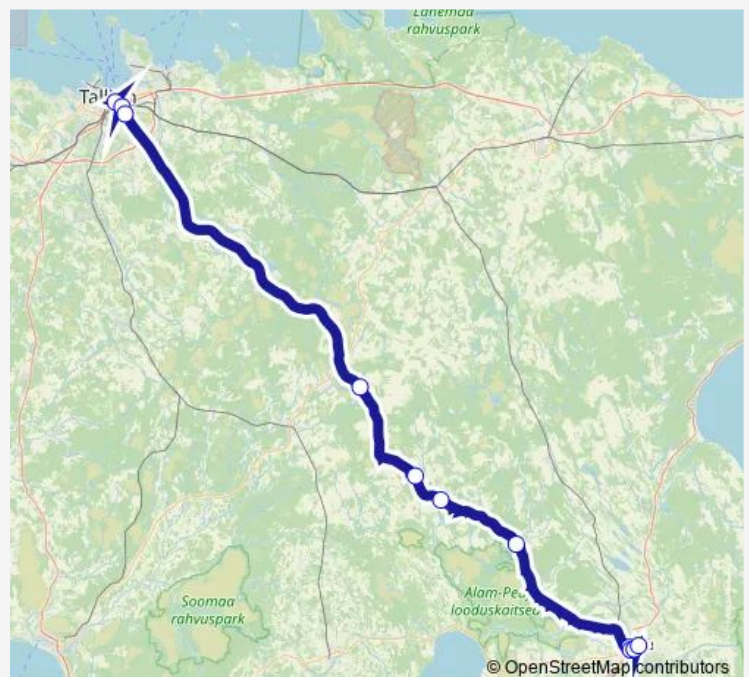

## Bus 160 Tallinn - Tartu

[Go to website](#)

### Route schedule

Tartu bussijaam — Tallinna bussijaam

Monday 14:30

Tuesday 14:30

Wednesday 14:30

Thursday 14:30

Friday 11:30-14:30

Saturday 11:30-14:30

### Route info

Direction: Tartu bussijaam

Stops: 9

Trip Duration: 2 hour 25 min

160 — Tallinn - Tartu