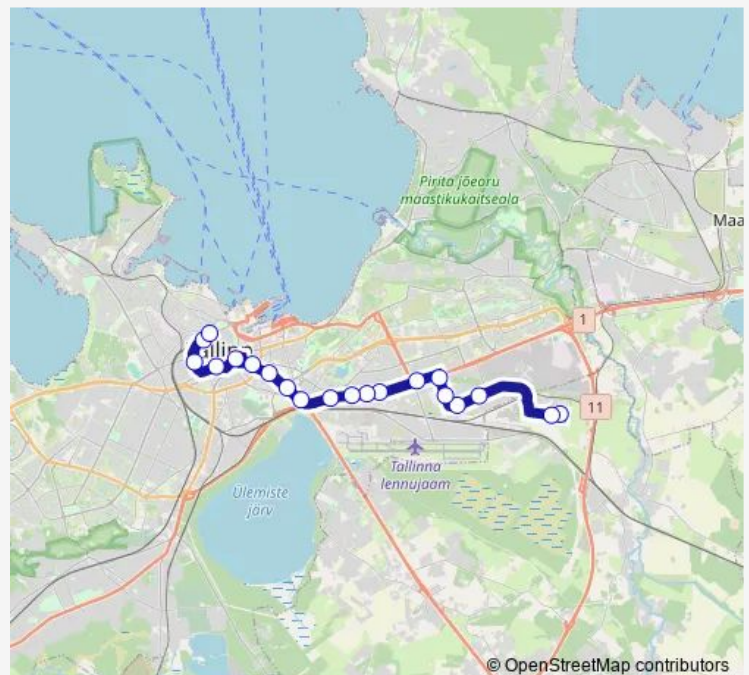

Bus 160 Tallinn - Soodevahe

[Go to website](#)

Direction

Vangla — Balti jaam (train station)

20 stops

[Open route schedule](#)

Vangla

Arestimaja

Balti jaam (train station)

Balti jaam (train station)

Route schedule

Vangla — Balti jaam (train station)

Monday	07:25-20:45
Tuesday	07:25-20:45
Wednesday	07:25-20:45
Thursday	07:25-20:45
Friday	07:25-20:45
Saturday	07:30-20:45
Sunday	07:30-20:45

Route info

Direction: Vangla

Stops: 20

Trip Duration: 0 hour 29 min

160 — Tallinn - Soodevahe

BusMaps

Direction

Balti jaam 6 (train station) — Vangla