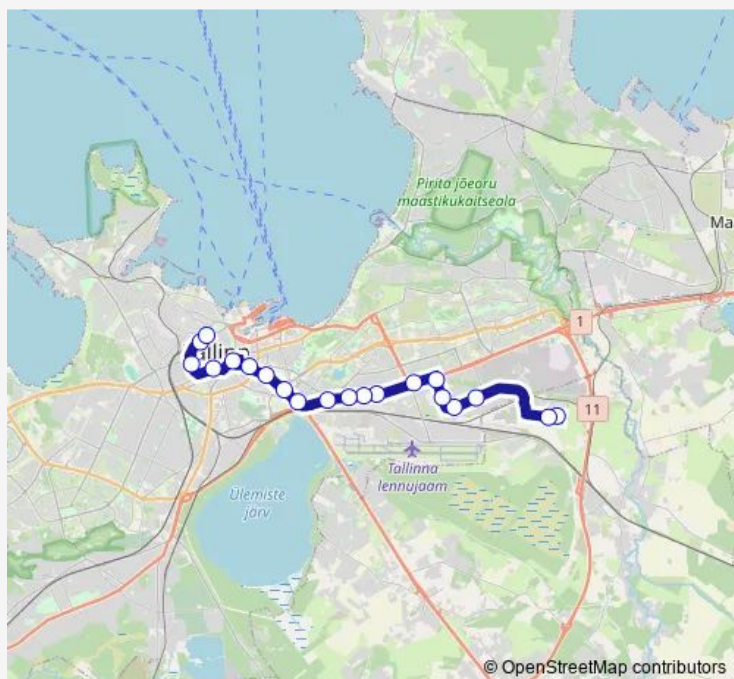

Bus 160 Tallinn - Soodevahe

[Go to website](#)

Direction

Vangla — Balti jaam (train station)

20 stops

[Open route schedule](#)

Vangla

Arestimaja

Balti jaam (train station)

Balti jaam (train station)

Route schedule

Vangla — Balti jaam (train station)

Monday	07:25-20:45
Tuesday	07:25-20:45
Wednesday	07:25-20:45
Thursday	07:25-20:45
Friday	07:25-20:45
Saturday	07:30-20:45
Sunday	07:30-20:45

Route info

Direction: Vangla

Stops: 20

Trip Duration: 0 hour 28 min

160 — Tallinn - Soodevahe

BusMaps

Direction

Balti jaam 6 (train station) — Vangla