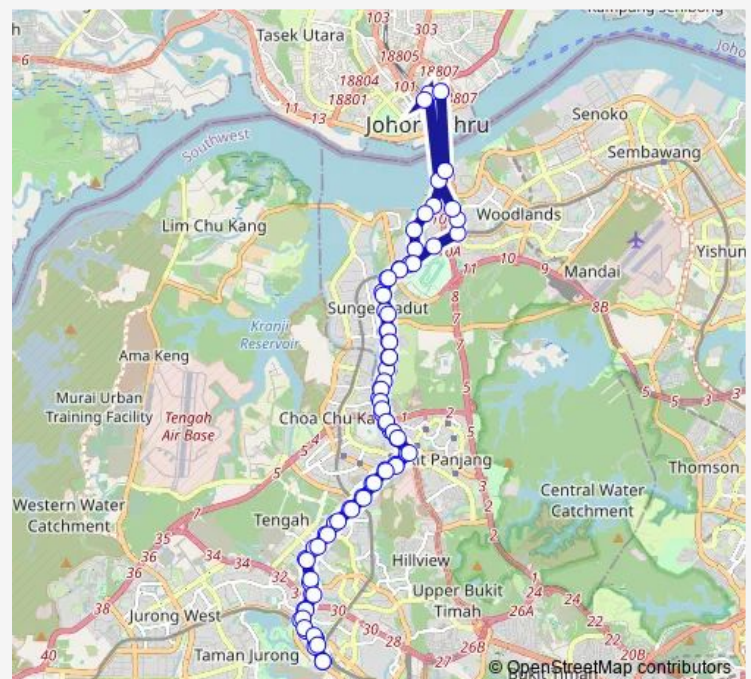

### Route schedule

Jurong East Int — Jurong East Int

Monday 05:30

Tuesday 05:30

Wednesday 05:30

Thursday 05:30

Friday 05:30

Saturday 05:30

### Route info

Direction: Jurong East Int

Stops: 79

Trip Duration: 3 hour 16 min

160

Aft Yew Tee Flyover

Heavy Veh Pk

Yew Tee Ind Est