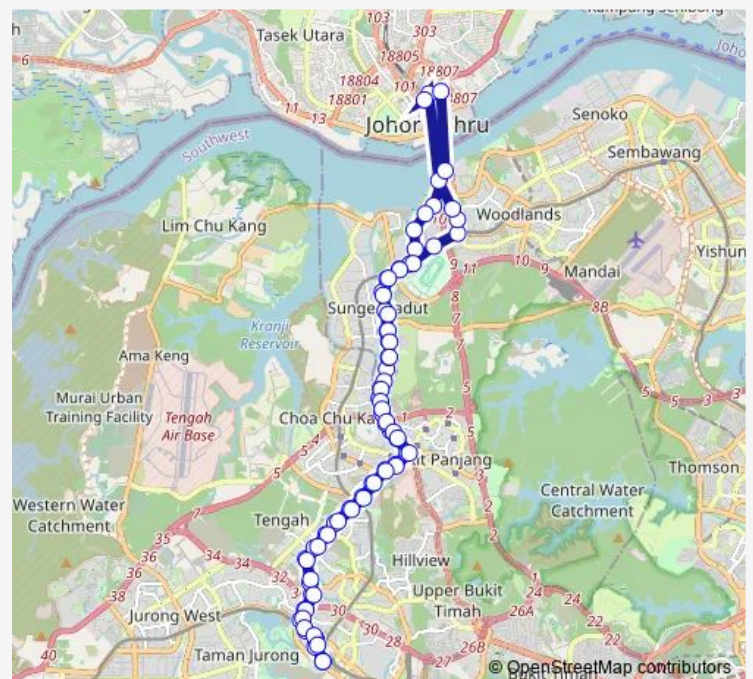

Opp Blk 632 Cp

OPP BLK 635a

Bef Yew Tee Flyover

Route schedule

Jurong East Int — Jurong East Int

Monday 05:30

Tuesday 05:30

Wednesday 05:30

Thursday 05:30

Friday 05:30

Saturday 05:30

Sunday 05:30

Route info

Direction: Jurong East Int

Stops: 79

Trip Duration: 3 hour 16 min