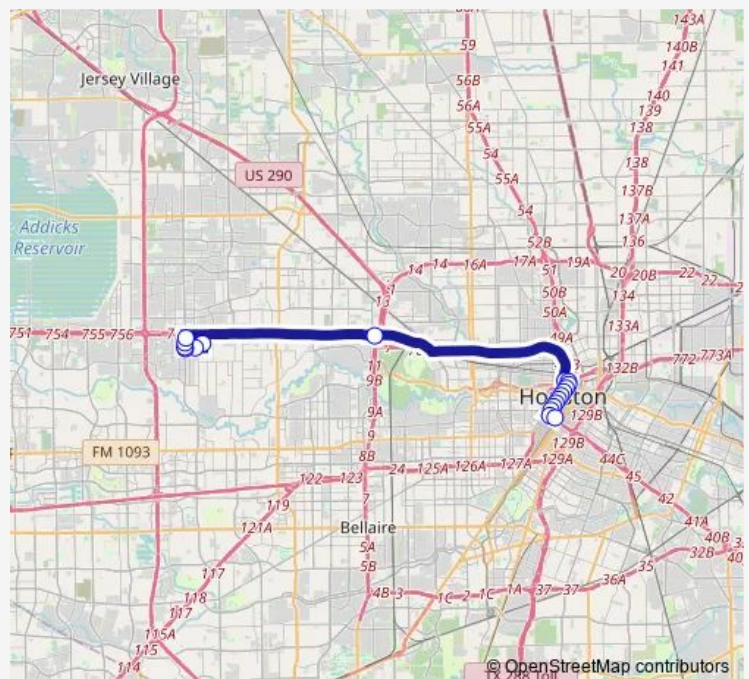

Downtown Transit Center

Route schedule

Memorial City Way @ Barryknoll Ln — Downtown Transit Center

Monday 05:06-23:16

Tuesday 05:06-23:16

Wednesday 05:06-23:16

Thursday 05:06-23:16

Friday 05:06-23:16

Saturday 05:06-23:16

Sunday 05:06-23:16

Route info

Direction: Memorial City Way @ Barryknoll Ln

Stops: 19

Trip Duration: 0 hour 32 min

160 — Memorial City Express

Direction

Downtown Transit Center — Memorial City Way @ Barryknoll Ln

23 stops

[Open route schedule](#)

Downtown Transit Center

St Joseph Pkwy @ Louisiana St

Louisiana St @ Pease St

Louisiana St @ Bell St

Louisiana St @ Polk St

Louisiana St @ Lamar St

Louisiana St @ Walker St

Louisiana St @ Capitol St

Louisiana St @ Prairie St

Franklin St @ Congress St

Franklin St @ Bagby St

Northwest Transit Center - Platform 1

Gessner Rd @ Katy Freeway