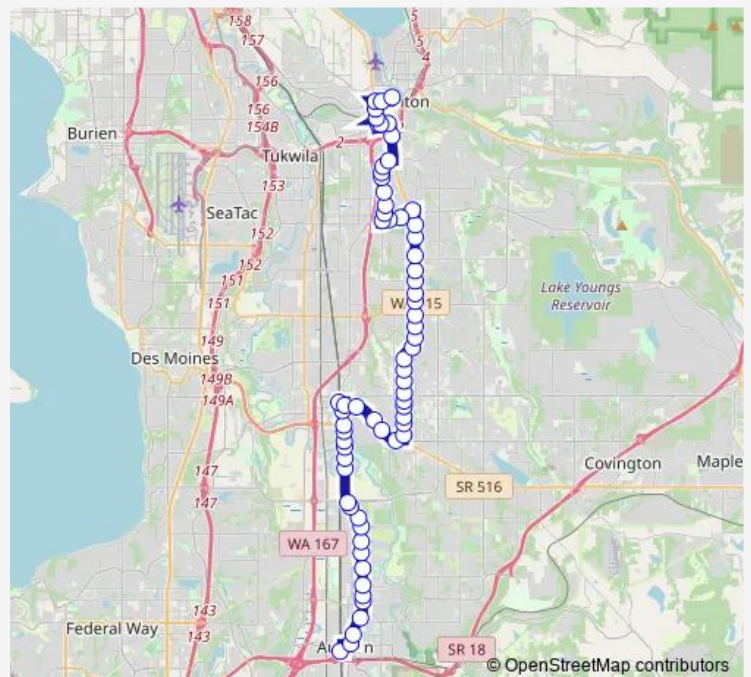

SE Carr Rd & 106th Pl Se

108th Ave SE & SE Carr Rd

108th Ave SE & SE 181st St

Route schedule

Renton Transit Center - Bay 8 — 2nd St SW & A St Sw

Monday 04:44-02:30⁺¹

Tuesday 04:44-02:30⁺¹

Wednesday —

Thursday 04:44-02:30⁺¹

Friday 04:44-02:30⁺¹

Saturday 05:00-02:27⁺¹

Sunday 05:01-02:27⁺¹

Route info

Direction: Renton Transit Center - Bay 8

Stops: 64

Trip Duration: 1 hour 5 min

160

108th Ave SE & SE 186th St
108th Ave SE & SE 192nd St
108th Ave SE & SE 196th St
108th Ave SE & SE 201st St
108th Ave SE & SE 204th St
108th Ave SE & SE 208th St
108th Ave SE & SE 212th St
108th Ave SE & SE 217th St
108th Ave SE & SE 220th Pl
Benson Rd SE & SE 224th St
104th Ave SE & SE 228th St
104th Ave SE & SE 232nd St
104th Ave SE & SE 236th Pl
104th Ave SE & SE 240th St
104th Ave SE & SE 244th St
104th Ave SE & SE 248th St
104th Ave SE & SE 253rd Pl
SE 256th St & 101st Ave Se
Canyon Dr SE & S 252nd St
Canyon Dr SE & 94th Ave S
Canyon Dr SE & Alvord Ave
E Smith St & Jason Ave N
E Smith St & State Ave N
Kent Sounder Station - Bay 1
Central Ave S & E Meeker St
Central Ave S & E Russell St
Central Ave S & S 259th St
Central Ave S & S 259th St
Central Ave S & S 262nd St

Auburn Way N & 22nd St Ne

Auburn Way N & 15th St Ne

Auburn Way N & 9th St Ne

Auburn Ave & 5th St Ne

Auburn Ave & 2nd St Ne

2nd St SW & A St Sw

Direction

Auburn Transit Center - Bay 2 — Renton Transit Center - Bay 8