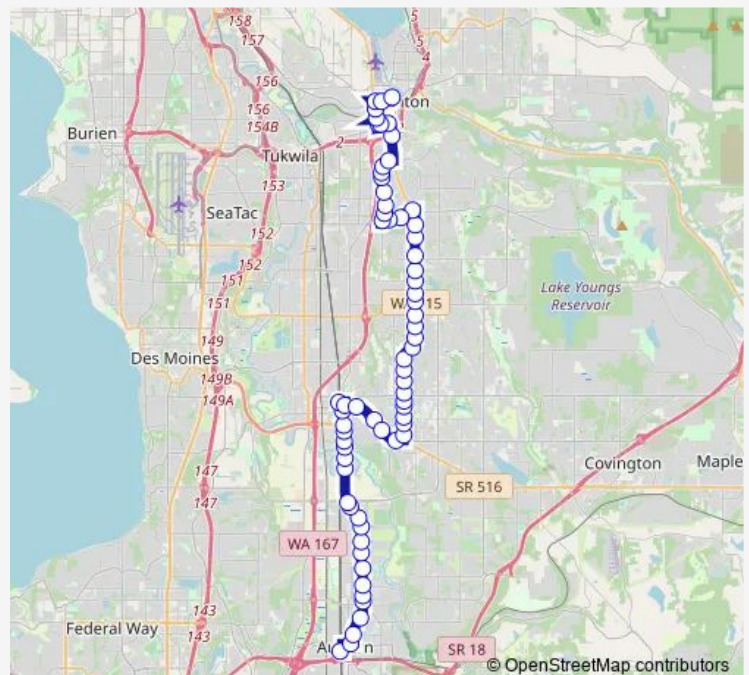

SE Carr Rd & 106th Pl Se

108th Ave SE & SE Carr Rd

108th Ave SE & SE 181st St

Route schedule

Renton Transit Center - Bay 8 — 2nd St SW & A St Sw

Monday 04:44-02:30⁺¹

Tuesday 04:44-02:30⁺¹

Wednesday —

Thursday 04:44-02:30⁺¹

Friday 04:44-02:30⁺¹

Saturday 05:00-02:27⁺¹

Sunday 05:01-02:27⁺¹

Route info

Direction: Renton Transit Center - Bay 8

Stops: 64

Trip Duration: 1 hour 1 min

160

108th Ave SE & SE 186th St
108th Ave SE & SE 192nd St
108th Ave SE & SE 196th St
108th Ave SE & SE 201st St
108th Ave SE & SE 204th St
108th Ave SE & SE 208th St
108th Ave SE & SE 212th St
108th Ave SE & SE 217th St
108th Ave SE & SE 220th Pl
Benson Rd SE & SE 224th St
104th Ave SE & SE 228th St
104th Ave SE & SE 232nd St
104th Ave SE & SE 236th Pl
104th Ave SE & SE 240th St
104th Ave SE & SE 244th St
104th Ave SE & SE 248th St
104th Ave SE & SE 253rd Pl
SE 256th St & 101st Ave Se
Canyon Dr SE & S 252nd St
Canyon Dr SE & 94th Ave S
Canyon Dr SE & Alvord Ave
E Smith St & Jason Ave N
E Smith St & State Ave N
Kent Sounder Station - Bay 1
Central Ave S & E Meeker St
Central Ave S & E Russell St
Central Ave S & S 259th St
Central Ave S & S 259th St
Central Ave S & S 262nd St

Auburn Way N & 22nd St Ne

Auburn Way N & 15th St Ne

Auburn Way N & 9th St Ne

Auburn Ave & 5th St Ne

Auburn Ave & 2nd St Ne

2nd St SW & A St Sw

Direction

Auburn Transit Center - Bay 2 — Renton Transit Center - Bay 8