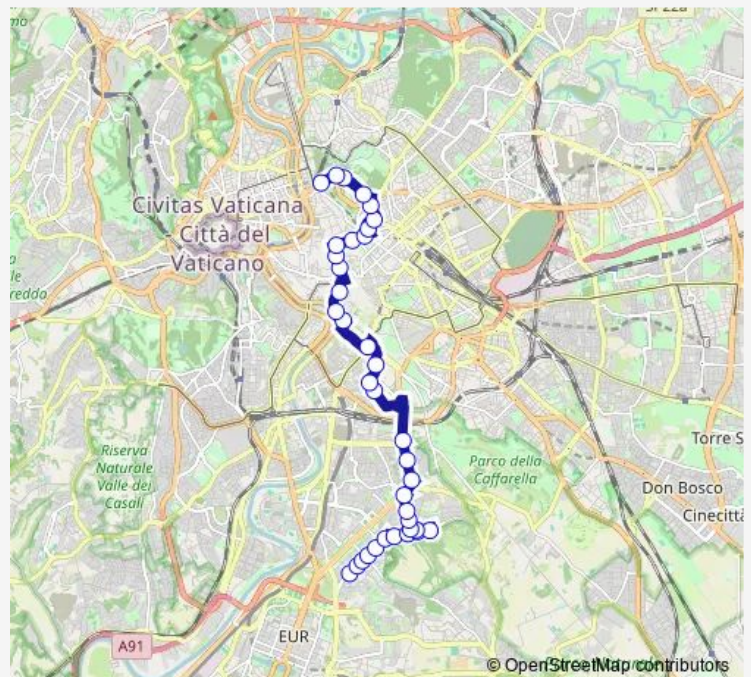

Guerrieri

Route schedule

Villa Borghese/Washington — Montagnola

Monday 05:30-24:00

Tuesday 05:30-24:00

Wednesday 05:30-24:00

Thursday 05:30-24:00

Friday 05:30-24:00

Saturday 04:58-24:00

Sunday 05:00-24:00

Route info

Direction: Villa Borghese/Washington

Stops: 45

Trip Duration: 0 hour 40 min

CHIARINI/GUERRIERI

Colombo/Marco Polo

Cerchi/Bocca Della Verita'

Petroselli

ARA COELI/P.ZA VENEZIA

Route schedule

Montagnola — Villa Borghese/Washington

Monday 04:57-24:00

Tuesday 04:57-24:00

Wednesday 04:57-24:00

Thursday 04:57-24:00

Friday 04:57-24:00

Saturday 05:30-24:00

Sunday 05:30-24:00

Route info

Direction: Montagnola

Stops: 37

Trip Duration: 1 hour 0 min