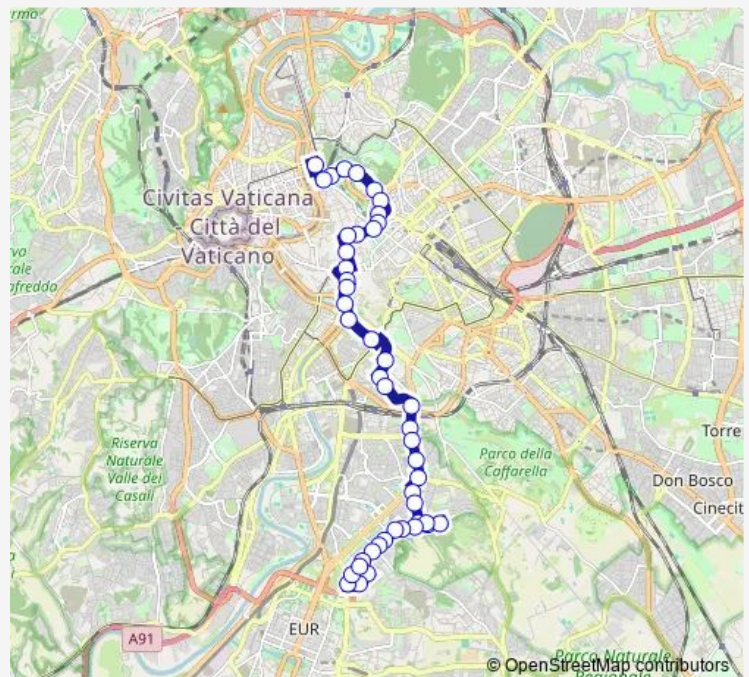

Corso/Minghetti

Plebiscito

ARA Coeli/Piazza Venezia

Teatro Marcello/ARA Coeli

Petroselli

Greca

Circo Massimo (Mb)

Baccelli

### Route schedule

Villa Borghese/Washington — Montagnola

Monday 05:30-24:00

Tuesday 05:30-24:00

Wednesday 05:30-24:00

Thursday 05:30-24:00

Friday 05:30-24:00

Saturday 04:58-24:00

### Route info

Direction: Villa Borghese/Washington

Stops: 45

Trip Duration: 0 hour 48 min

160

Chiarini/Guerrieri

Colombo/Marco Polo

Colombo/Bavastro

## Route info

Direction: Montagnola

Stops: 37

Trip Duration: 0 hour 59 min

Corso/SS. Apostoli

Corso/Minghetti

L.Go Chigi

Tritone/Fontana DI Trevi