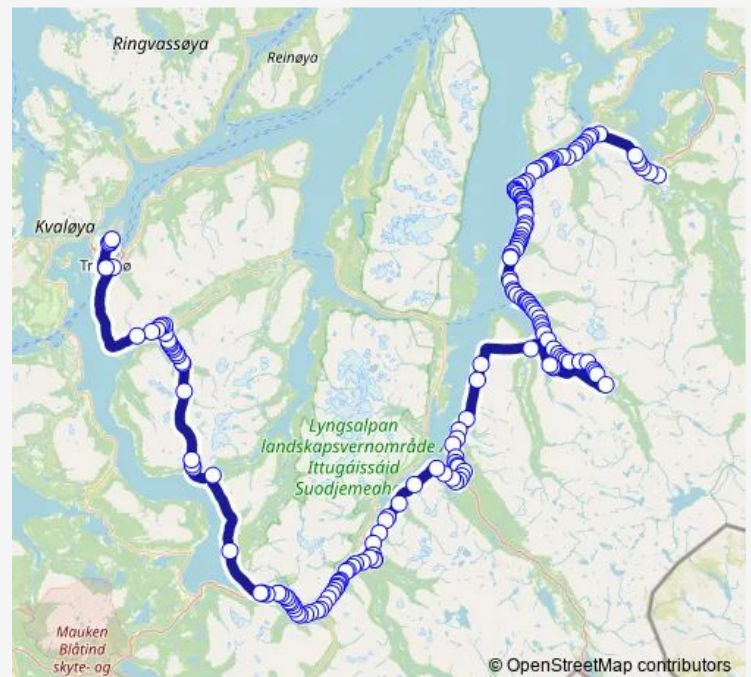

Direction

Djupvik handel — Olderdalen skole

42 stops

[Open route schedule](#)

Djupvik handel

Djupvik Bukta

Storsletta

Bakkenes

Spåkenesodden

Kriken

Stranda

Slottet

Veitun

Dalbakken

Djupvik

Djupvik handel

Lund

Vedhøgga

Hammarvollen

Hammarvika

Mølnelva

Jovollen

Bergenes

Bergan

Engneset

Route schedule

Djupvik handel — Olderdalen skole

Monday 07:20

Tuesday 07:20

Wednesday 07:20

Thursday 07:20

Friday 07:20

Saturday —

Sunday —

Route info

Direction: Djupvik handel

Stops: 42

Trip Duration: 0 hour 36 min