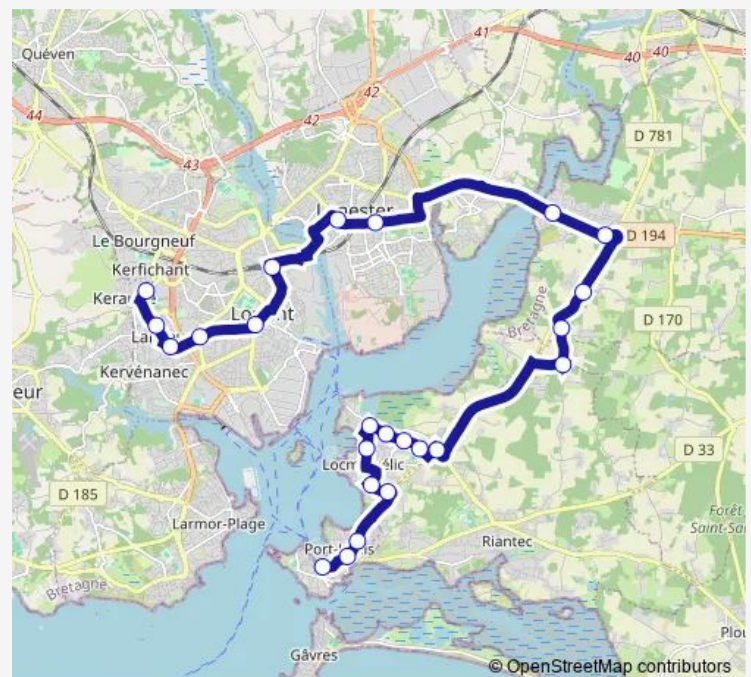

Thursday 07:00

Friday 07:00

Saturday —

Sunday —

Route info

Direction: Perception

Stops: 24

Trip Duration: 1 hour 1 min