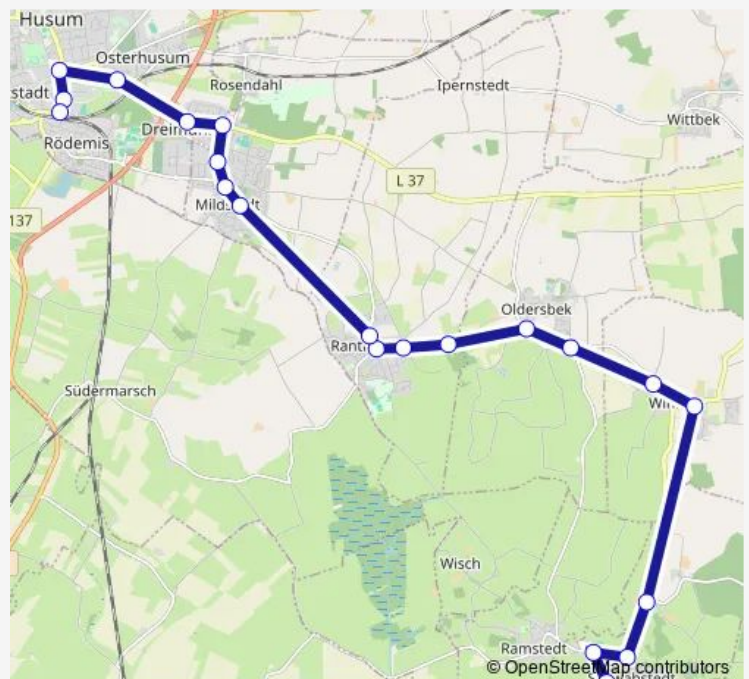

Bus 160

[Go to website](#)

Direction

Schwabstedt, Post, Mast 1r — Husum, Bahnhof, Mast 1o

21 stops

[Open route schedule](#)

Schwabstedt, Post, Mast 1r

Schwabstedt, Schule, Mast 1o

Schwabstedt, Alter Bahnhof, Mast 1r

Schwabstedt, Abzw. Lehmsiek, Mast 1r

Winnert, Lütt Dörp, Mast 1r

Winnert, West, Mast 1r

Oldersbek, Abzw. Kohlschau, Mast 1o

Oldersbek, Süd, Mast 2r

Rantrum, Wasserwerk, Mast 1o

Monday 13:49

Tuesday 13:49

Wednesday —

Thursday —

Friday 13:49

Saturday —

Sunday —

Route info

Direction: Schwabstedt, Post, Mast 1r

Stops: 21

Trip Duration: 0 hour 36 min

160

160 Bus time schedules and route maps are available in an offline PDF at busmaps.com. Use the busmaps.com website to see live bus times, train schedule or subway schedule, and step-by-step directions for all public transit in Husum