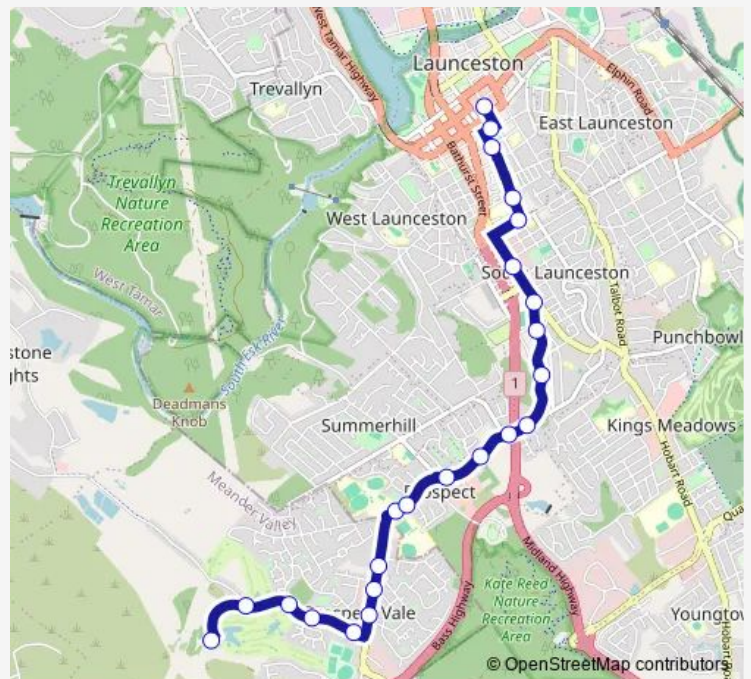

### Route schedule

Country Club Casino (Opp. Watergarden Entrance) — St John St Cnr York St

Monday 06:45-21:58

Tuesday 06:45-01:38<sup>+1</sup>

Wednesday 06:45-21:58

Thursday 06:45-21:58

Friday 06:45-21:58

Saturday 08:12-21:58

### Route info

Direction: Country Club Casino (Opp. Watergarden Entrance)

Stops: 23

Trip Duration: 0 hour 15 min

No.66a Elizabeth St (Opp. Princes Square)

St John St Cnr York St

## Direction

Stop A1, St John St Cnr Paterson St — Country Club Casino (Opp. Watergarden Entrance)

23 stops

[Open route schedule](#)

Stop A1, St John St Cnr Paterson St

Elizabeth St Outside Princes Square

Opp. No.194 Charles St (Near Frederick St)

## Route schedule

Stop A1, St John St Cnr Paterson St — Country Club Casino (Opp. Watergarden Entrance)

Monday 06:58-21:40

Tuesday 06:58-01:20<sup>+1</sup>

Wednesday 06:58-21:40

Thursday 06:58-21:40

Friday 06:58-21:40