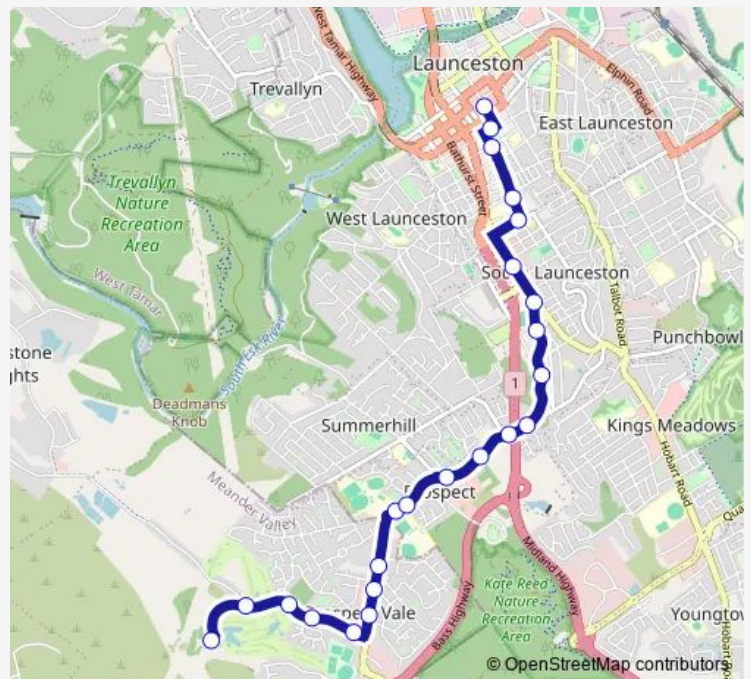

opp.No.65 Howick Street

Charles St Outside Lton General Hospital

No.194 Charles St

Route schedule

Country Club Casino (Opp. Watergarden Entrance) — St John St Cnr York St

Monday 06:45-21:58

Tuesday 06:45-21:58

Wednesday 06:45-21:58

Thursday 06:45-21:58

Friday 06:45-21:58

Saturday 08:12-21:58

Sunday 09:01-18:01

Route info

Direction: Country Club Casino (Opp. Watergarden Entrance)

Stops: 23

Trip Duration: 0 hour 17 min

No.66a Elizabeth St (Opp. Princes Square)

St John St Cnr York St

Direction

Stop A1, St John St Cnr Paterson St — Country Club Casino (Opp. Watergarden Entrance)

23 stops

[Open route schedule](#)

Stop A1, St John St Cnr Paterson St

Elizabeth St Outside Princes Square

Opp. No.194 Charles St (Near Frederick St)

Charles St Opp. Lton General Hospital

No.65 Howick St

Stop 6, No.299-301 Wellington St

No.11 Westbury Rd