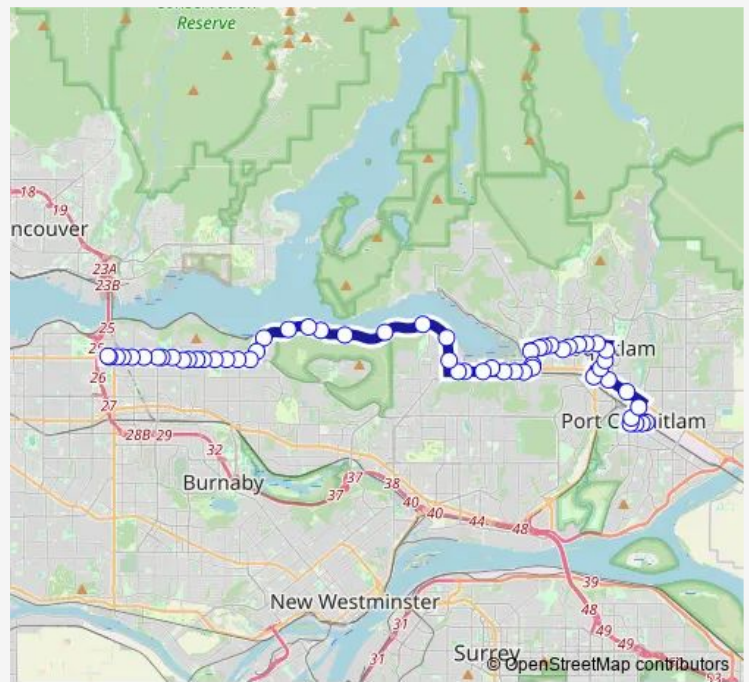

Bus 160 Port Coquitlam Station/Kootenay Loop

[Go to website](#)

**Direction**  
 Kootenay Loop @ Bay 2 — Port Coquitlam Station @ Bay 4  
 55 stops  
[Open route schedule](#)

- Kootenay Loop @ Bay 2
- Eastbound Hastings St @ Ingleton Ave
- Eastbound Hastings St @ MacDonald Ave
- Eastbound Hastings St @ Gilmore Ave
- Eastbound Hastings St @ Madison Ave
- Eastbound Hastings St @ Willingdon Ave
- Eastbound Hastings St @ Alpha
- Eastbound Hastings St @ Beta Ave
- Eastbound Hastings St @ Hythe Ave
- Eastbound Hastings St @ Springer Ave
- Eastbound Hastings St @ Howard Ave
- Eastbound Hastings St @ Holdom Ave
- Eastbound Hastings St @ Fell Ave
- Eastbound Hastings St @ Kensington Ave
- Eastbound Hastings St @ Sperling Ave
- Northbound Inlet Dr @ Hastings St
- Northbound Inlet Dr @ Ridge Dr
- Northbound Inlet Dr @ Bayview Dr
- Eastbound Barnet Rd @ 7600 Block
- Eastbound Barnet Rd @ Barnet Marine Park
- Eastbound Barnet Rd @ Cariboo Rd

Route schedule

Kootenay Loop @ Bay 2 — Port Coquitlam Station @ Bay 4

Monday	14:41-14:56
Tuesday	14:41-14:56
Wednesday	14:41-14:56
Thursday	14:41-14:56
Friday	14:41-14:56
Saturday	—
Sunday	—

Route info

Direction: Kootenay Loop @ Bay 2  
 Stops: 55  
 Trip Duration: 1 hour 17 min

160 — Port Coquitlam Station/Kootenay Loop

Eastbound Barnet Rd @ 9900 Block

Eastbound Barnet Hwy @ Reed Point Way

Southbound Barnet Hwy @ Gore St

Southbound Barnet Hwy @ Clarke St

Eastbound St. Johns St @ Albert St

## Route info

Direction: Port Coquitlam Station @ Bay 4

Stops: 57

Trip Duration: 1 hour 3 min

Westbound St. Johns St @ Moray St

Westbound St. Johns St @ Buller St

Moody Centre Station @ Bay 5

Westbound St. Johns St @ Moody St