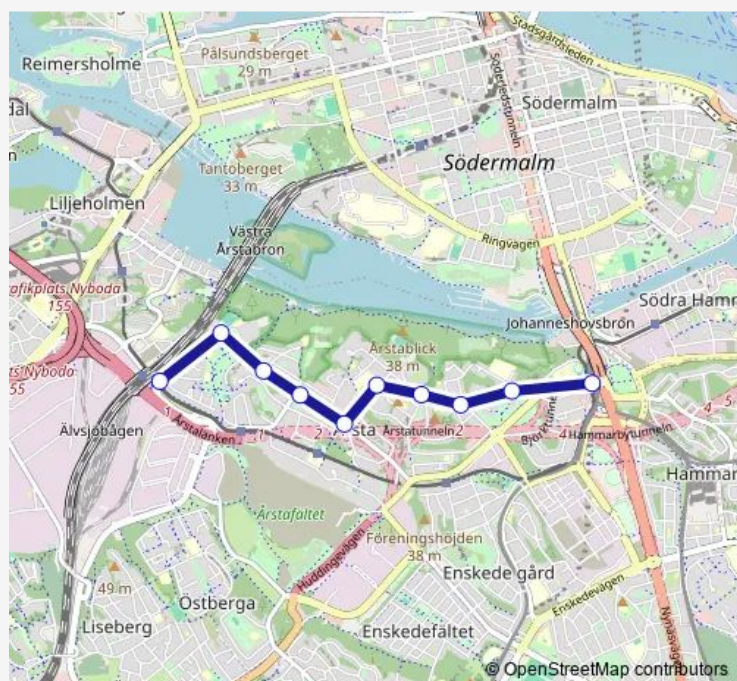

### Route schedule

Gullmarsplan T-bana — Årstaberg station

Monday 00:06-23:51

Tuesday 00:06-23:51

Wednesday 00:06-23:51

Thursday 00:06-23:51

Friday 00:06-23:51

Saturday 00:06-23:51

### Route info

Direction: Gullmarsplan T-bana

Stops: 11

Trip Duration: 0 hour 12 min