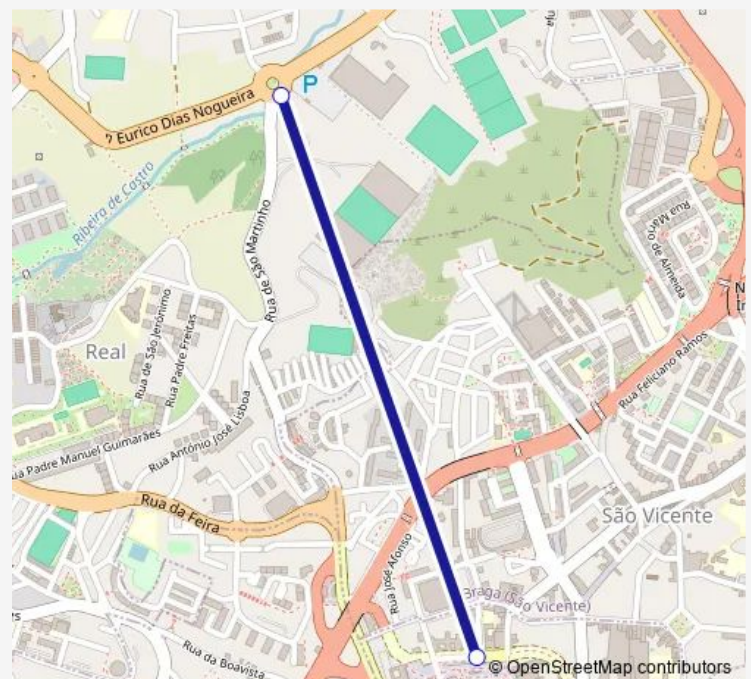

Bus 160 Estádio - P.C. Agrolongo

[Go to website](#)

Direction

Rotunda Estádio — Conde Agrolongo Iii

2 stops

[Open route schedule](#)

Rotunda Estádio

Conde Agrolongo Iii

Route schedule

Rotunda Estádio — Conde Agrolongo Iii

Monday	—
Tuesday	—
Wednesday	—
Thursday	—
Friday	—
Saturday	—
Sunday	15:15-19:50

Route info

Direction: Rotunda Estádio

Stops: 2

Trip Duration: 0 hour 10 min

■ 160 — Estádio - P.C. Agrolongo

Direction

Conde Agrolongo Iii — Rotunda Estádio

2 stops

[Open route schedule](#)

Conde Agrolongo Iii

Rotunda Estádio

Route schedule

Conde Agrolongo Iii — Rotunda Estádio

Monday	—
Tuesday	—
Wednesday	—
Thursday	—
Friday	—
Saturday	—
Sunday	15:25-20:00

Route info

Direction: Conde Agrolongo Iii

Stops: 2

Trip Duration: 0 hour 10 min

160 Bus time schedules and route maps are available in an offline PDF at busmaps.com. Use the busmaps.com website to see live bus times, train schedule or subway schedule, and step-by-step directions for all public transit in Braga