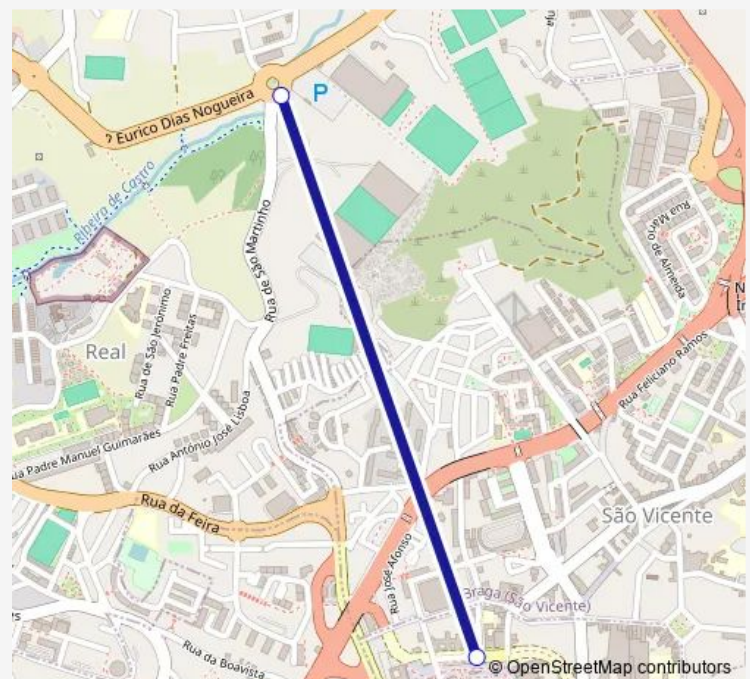

Bus 160 Estádio - P.C. Agrolongo[Go to website](#)**Direction**

Rotunda Estádio — Conde Agrolongo Iii

2 stops

[Open route schedule](#)

Rotunda Estádio

Conde Agrolongo Iii

Route schedule

Rotunda Estádio — Conde Agrolongo Iii

Monday	—
Tuesday	—
Wednesday	—
Thursday	—
Friday	—
Saturday	19:15-23:45
Sunday	—

Route info

Direction: Rotunda Estádio

Stops: 2

Trip Duration: 0 hour 10 min

■ 160 — Estádio - P.C. Agrolongo

BusMaps

Direction

Conde Agrolongo Iii — Rotunda Estádio

2 stops

[Open route schedule](#)

Conde Agrolongo Iii

Rotunda Estádio

Route schedule

Conde Agrolongo Iii — Rotunda Estádio

Monday	—
Tuesday	—
Wednesday	—
Thursday	—
Friday	—
Saturday	19:25-24:00
Sunday	—

Route info

Direction: Conde Agrolongo Iii

Stops: 2

Trip Duration: 0 hour 10 min

160 Bus time schedules and route maps are available in an offline PDF at busmaps.com. Use the busmaps.com website to see live bus times, train schedule or subway schedule, and step-by-step directions for all public transit in Braga