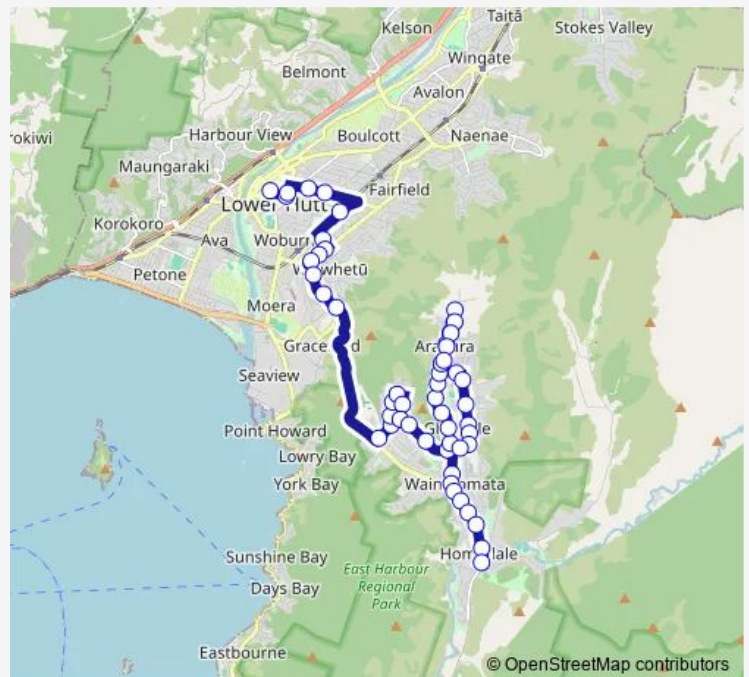

Route info

Direction: Lower Hutt - Queensgate - Stop C

Stops: 53

Trip Duration: 0 hour 37 min

160 — Wainuiomata North - Waterloo - Lower Hutt

Parkway at Brian Morgan Terrace

Frederick Wise Park - Parkway (opposite)

Wellington Road (near 19)

Wellington Road at Devon Street (near 53)

Wellington Road at Dover Road (near 83)

Wellington Road at Dublin Street

Wellington Road at Kent Street (near 171)

Wellington Road at Norfolk Street (near 203)

## Route info

Direction: Wainuiomata - Main Road (near 162)

Stops: 49

Trip Duration: 0 hour 41 min

Wellington Road at Kent Street (near 164)

Wellington Road at Dublin Street (near 128)

Wellington Road at Dover Road

Waiwhetu Road at Rodney Street

Waiwhetu Road at Guthrie Street

Guthrie Street at Trafalgar Street

Waterloo Station - Stop D

Waterloo Road opposite St Bernard's College

Waterloo Road at Chilton St James

Waterloo Road at Queensgate