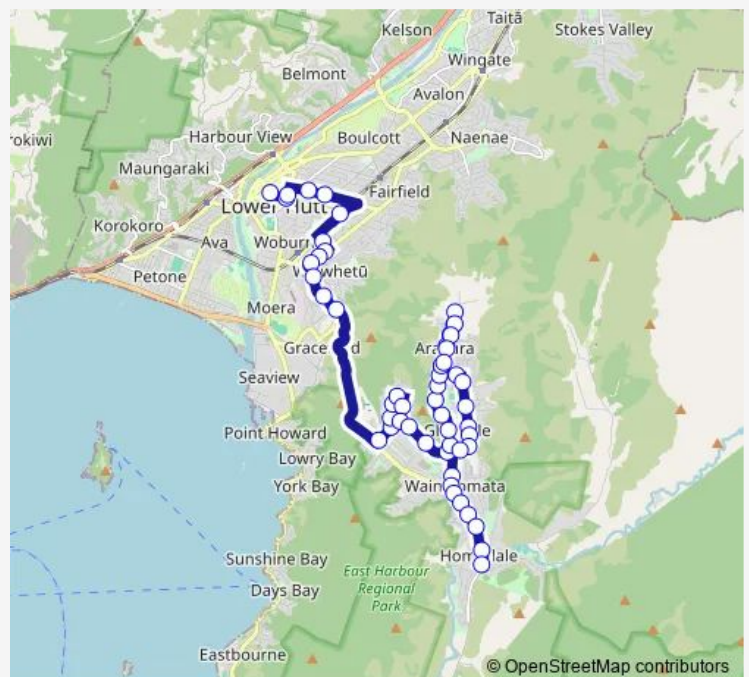

Bus 160 Wainuiomata North - Waterloo - Lower Hutt

[Go to website](#)

Direction

Lower Hutt - Queensgate - Stop C — Wainuiomata - Main Road (near 163)

53 stops

[Open route schedule](#)

- Lower Hutt - Queensgate - Stop C
- Knights Road at Cornwall Street
- Cornwall Street at Rsa
- Waterloo Road opposite Chilton St James School
- Waterloo Road at St Bernard's College
- Waterloo Station - Stop C
- Guthrie Street at Brook Street
- Waiwhetu Road (near 74)
- Waiwhetu Road at Grenville Street
- Waiwhetu Road at Rodney Street (near 40)
- Wainui Road at Our Lady Of The Rosary (near 11)
- Waiwhetu - Wainui Road (near 61)
- Wainuiomata Road at Gracefield Road
- Parkway at Totara Street
- Parkway at Mohaka Street
- Mohaka Street (near 17)
- Mohaka Street (near 29)
- Manutuke Street
- Meremere Street (near 38)
- Meremere Street (near 2)
- Wainuiomata High School - Parkway (opposite)

Route info

Direction: Lower Hutt - Queensgate - Stop C

Stops: 53

Trip Duration: 0 hour 37 min

160 — Wainuiomata North - Waterloo - Lower Hutt **BusMaps**

Parkway at Brian Morgan Terrace

Frederick Wise Park - Parkway (opposite)

Wellington Road (near 19)

Wellington Road at Devon Street (near 53)

Wellington Road at Dover Road (near 83)

Wellington Road at Dublin Street

Wellington Road at Kent Street (near 171)

Wellington Road at Norfolk Street (near 203)

Wainuiomata Road at Gracefield Road

Waiwhetu - Wainui Road (near 50)

Wainui Road at Our Lady Of The Rosary (near 10)

Waiwhetu Road at Rodney Street

Waiwhetu Road at Guthrie Street

Guthrie Street at Trafalgar Street