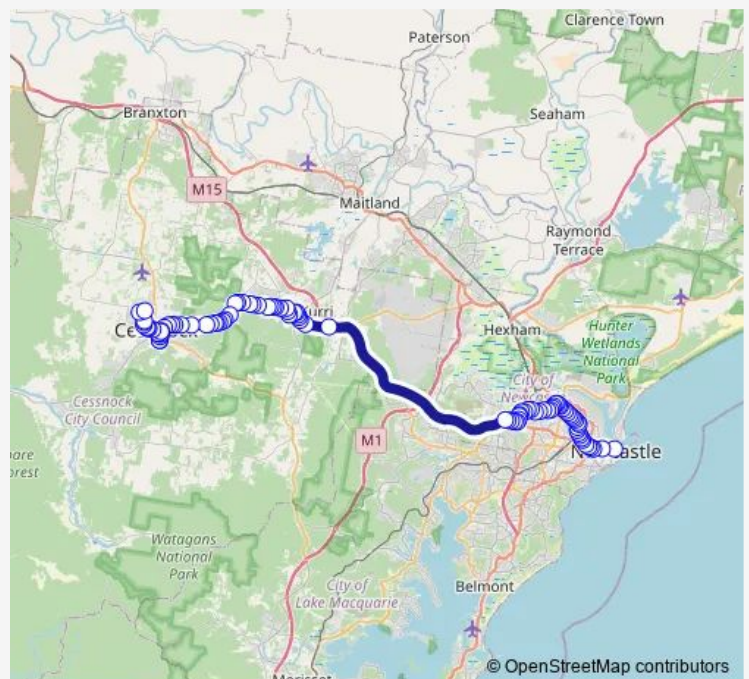

Maitland Rd At Hubbard St

Newcastle Tafe, Maitland Rd

Maitland Rd After Elizabeth St

Maitland Rd Opp Tarin St

Maitland Rd At Silsoe St

Maitland Rd At Corona St

Maitland Rd Opp Church St

Maitland Rd Before Valencia St

Maitland Rd Before Hanbury St

Maitland Rd Opp Elizabeth St

Maitland Rd Opp Gamack St

Route schedule

Wharf Rd Opp Queens Wharf — Cessnock Correctional Centre, Lindsay Av

Monday	08:15-17:15
Tuesday	08:15-17:15
Wednesday	08:15-17:15
Thursday	08:15-17:15
Friday	08:15-17:15
Saturday	08:15-17:15
Sunday	—

Route info

Direction: Wharf Rd Opp Queens Wharf

Stops: 99

Trip Duration: 1 hour 30 min

160 — Cessnock to Newcastle

Maitland Rd At Frith St

Maitland Rd At Gordon St

Maitland Rd After Stedman St

Maud St Opp Basil St

Maud St Opp Vickers St

Maud St Opp Miller St

Maud St Opp King St

Lorna St At Angus Av

International Christian Church, Queen St

University Dr After Kimian Av

University Dr Opp University Of Newcastle Eastern Entrance, University Dr