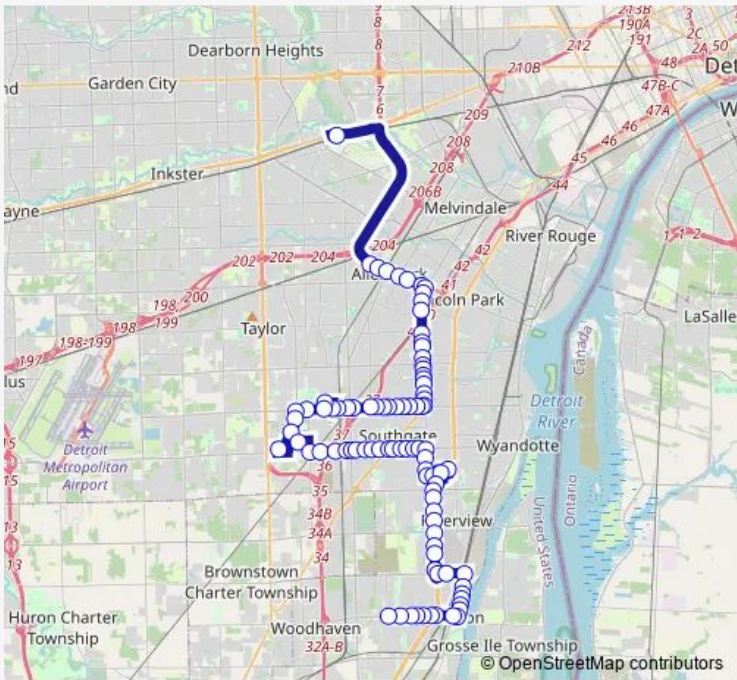

Bus 160 Downriver

[Go to website](#)

Direction
 Dearborn Transit Center — West RD + Newman
 92 stops
[Open route schedule](#)

- Dearborn Transit Center
- Southfield & Luana
- Southfield & King
- Southfield & Roosevelt
- Southfield + Allen Rd
- Southfield + Fox
- Southfield + Riopelle
- DIX & Southfield
- DIX & White
- DIX & Mill St
- DIX & Champaign
- DIX + LONDON
- DIX + PAGEL
- LINCOLN PARK COMM CENTER
- DIX + EMMONS
- DIX + MORRAN
- DIX + LEBLANC
- DIX + ST JOHN
- DIX + GODDARD RD
- TOLEDO + BREST
- TOLEDO + WESLEY

Route schedule
 Dearborn Transit Center — West RD + Newman

Monday	06:00-20:10
Tuesday	06:00-20:10
Wednesday	06:00-20:10
Thursday	06:00-20:10
Friday	06:00-20:10
Saturday	09:00-17:15
Sunday	—

Route info
 Direction: Dearborn Transit Center
 Stops: 92
 Trip Duration: 1 hour 14 min

160 — Downriver **BusMaps**

TOLEDO

DIX + NORTHLINE

Northline + DIX-Toledo

Northline + Pearl

Northline + Ford Line

Northline Mulberry

Northline + Sherry Ln

Stops: 89

Trip Duration: 1 hour 12 min

Cambridge + Fountain Park

Cambridge + Trenton

Trenton + Leroy

Trenton + Mjr

Eureka RD + Trenton

Eureka RD + Pearl