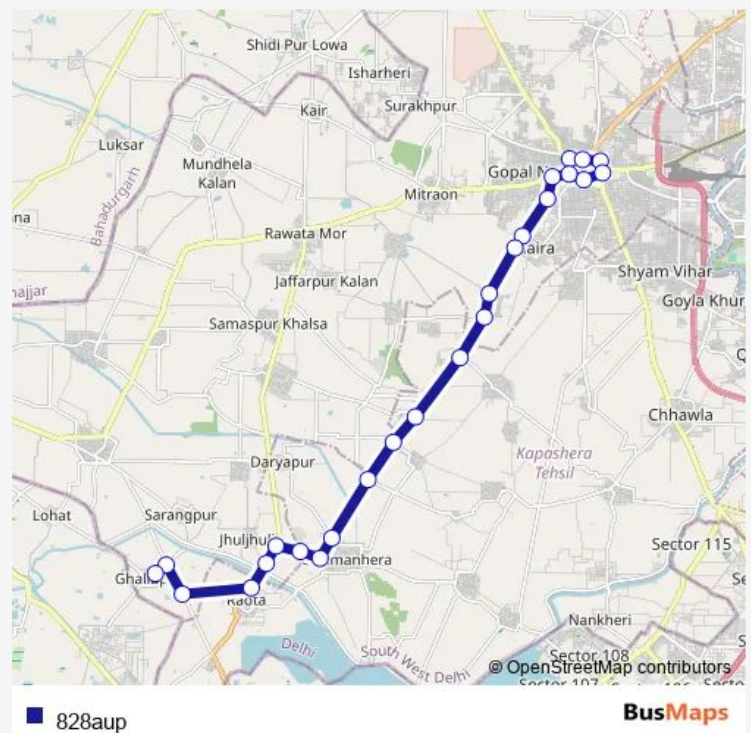

Bus 828aup

[Go to website](#)

Direction

Najafgarh Terminal — Galib Pur Village

25 stops

[Open route schedule](#)

Najafgarh Terminal

Jharoda Crossing

Ghuman Hera DTC Depot Crossing

Jhul-Jhuli Check Post / Ghumanhera Crossing

Jhuljhuli Crossing

Route schedule

Najafgarh Terminal — Galib Pur Village

Monday 05:23-21:05

Tuesday 05:23-21:05

Wednesday 05:23-21:05

Thursday 05:23-21:05

Friday 05:23-21:05

Saturday 05:23-21:05

Sunday 05:23-21:05

Route info

Direction: Najafgarh Terminal

Stops: 25

Trip Duration: 1 hour 8 min

Rawta Village

Amrawati Piyau Galib Pur Road

Galib Pur Piyau

Galib Pur Village

828aup Bus time schedules and route maps are available in an offline PDF at busmaps.com. Use the busmaps.com website to see live bus times, train schedule or subway schedule, and step-by-step directions for all public transit in Gurugram