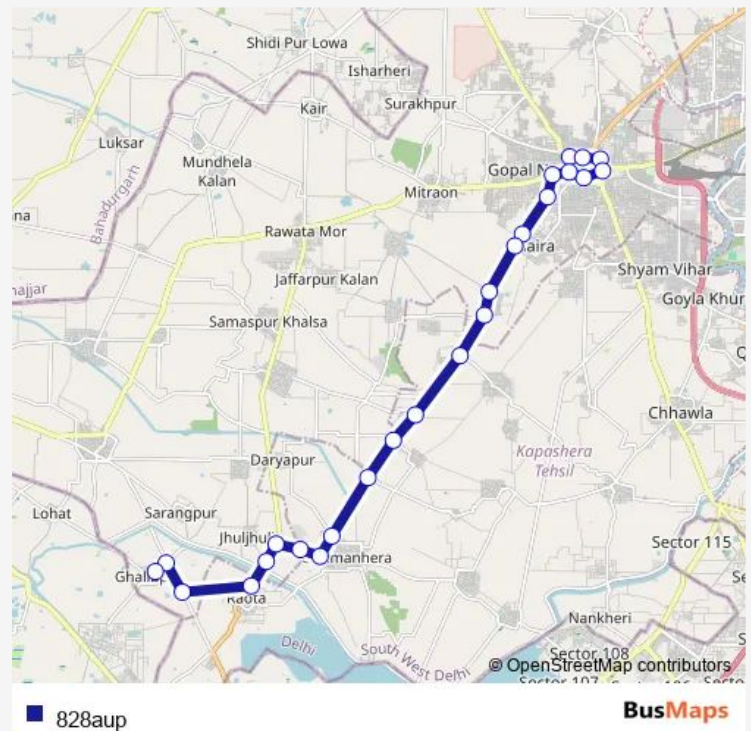

Bus 828aup

[Go to website](#)

Direction

Najafgarh Terminal — Galib Pur Village

25 stops

[Open route schedule](#)

Najafgarh Terminal

Jharoda Crossing

Ghuman Hera DTC Depot Crossing

Jhul-Jhuli Check Post / Ghumanhera Crossing

Jhuljhuli Crossing

Route schedule

Najafgarh Terminal — Galib Pur Village

Monday 05:23-21:05

Tuesday 05:23-21:05

Wednesday 05:23-21:05

Thursday 05:23-21:05

Friday 05:23-21:05

Saturday 05:23-21:05

Sunday 05:23-21:05

Route info

Direction: Najafgarh Terminal

Stops: 25

Trip Duration: 1 hour 8 min