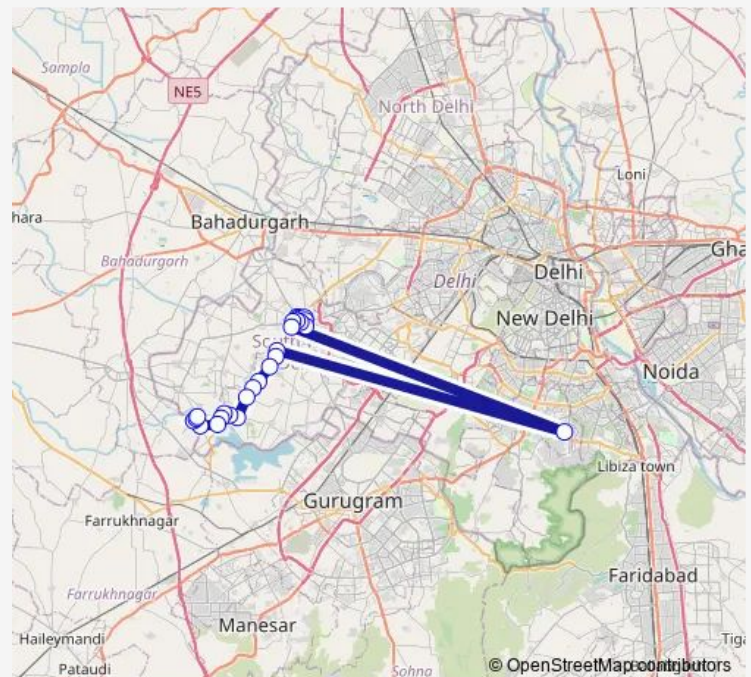

Ghuman Hera DTC Depot Crossing

Jhul-Jhuli Check Post / Ghumanhera Crossing

Jhuljhuli Crossing

Route schedule

Najafgarh Terminal — Sarangpur

Monday 06:27-20:46

Tuesday 06:27-20:46

Wednesday 06:27-20:46

Thursday 06:27-20:46

Friday 06:27-20:46

Saturday 06:27-20:46

Sunday 06:27-20:46

Route info

Direction: Najafgarh Terminal

Stops: 26

Trip Duration: 4 hour 39 min

828aup

BusMaps

Rawta Village

Amrawati Piyau Galib Pur Road

Galib Pur Village

Galib Pur Piyau

Sarangpur

828aup Bus time schedules and route maps are available in an offline PDF at busmaps.com. Use the busmaps.com website to see live bus times, train schedule or subway schedule, and step-by-step directions for all public transit in Gurugram