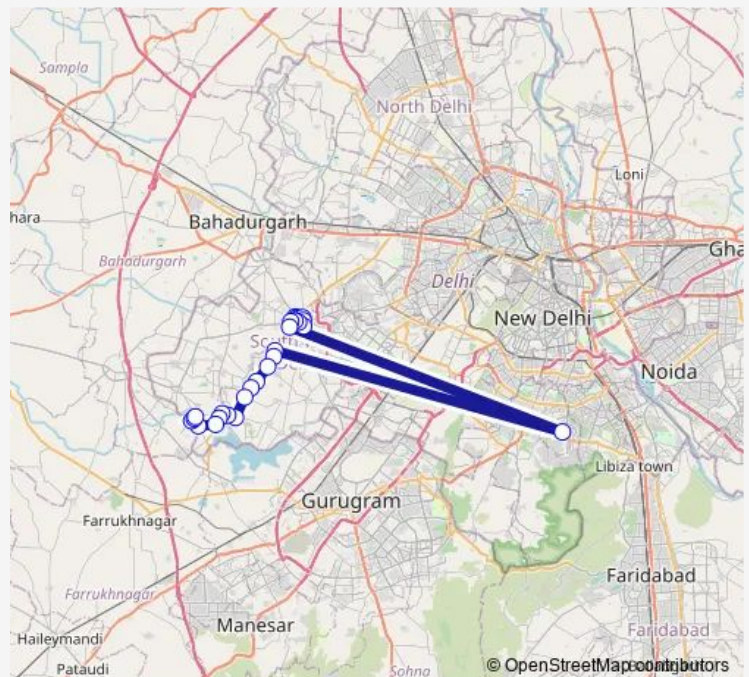

Ghuman Hera DTC Depot Crossing

Jhul-Jhuli Check Post / Ghumanhera Crossing

Jhuljhuli Crossing

Route schedule

Najafgarh Terminal — Sarangpur

Monday 06:27-20:46

Tuesday 06:27-20:46

Wednesday 06:27-20:46

Thursday 06:27-20:46

Friday 06:27-20:46

Saturday 06:27-20:46

Sunday 06:27-20:46

Route info

Direction: Najafgarh Terminal

Stops: 26

Trip Duration: 4 hour 39 min

828aup

BusMaps

Rawta Village

Amrawati Piyau Galib Pur Road

Galib Pur Village

Galib Pur Piyau

Sarangpur

828aup Bus time schedules and route maps are available in an offline PDF at busmaps.com. Use the busmaps.com website to see live bus times, train schedule or subway schedule, and step-by-step directions for all public transit in Gurugram