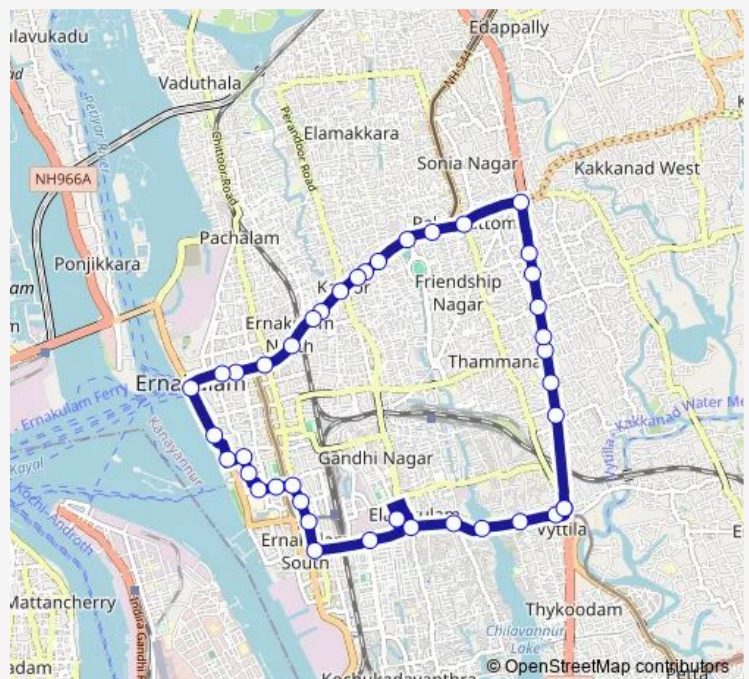

### Route schedule

Vyttila Junction — Vyttila Junction

Monday 06:00

Tuesday 06:00

Wednesday 06:00

Thursday 06:00

Friday 06:00

Saturday 06:00

Sunday 06:00

### Route info

Direction: Vyttila Junction

Stops: 41

Trip Duration: 0 hour 46 min

Vyttila Mobility Hub ↔ Vyttila Mobility Hub (anti-clockwise, via Palarivattom Bypass, Kadavanthara) **BusMaps**

Saritha

High Court Junction