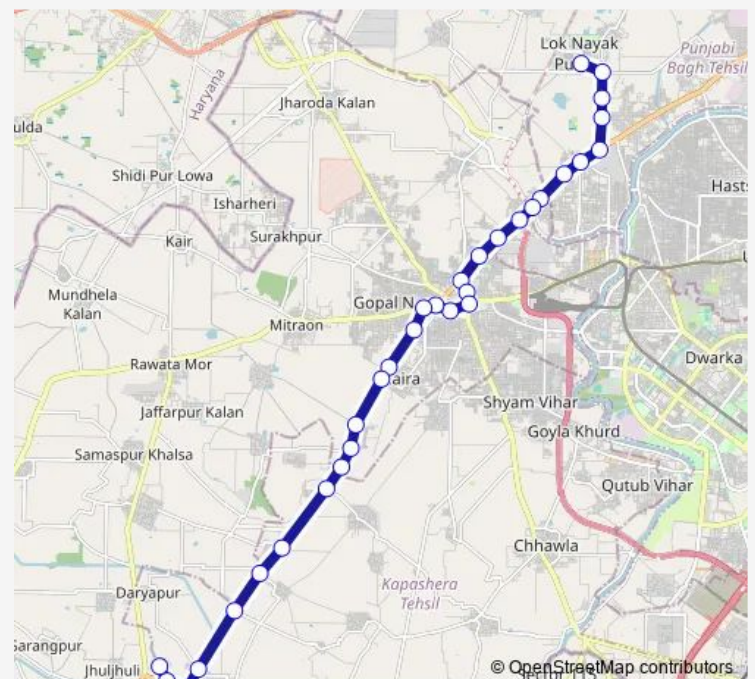

Krishna Nagar / Gopal Nagar

Khera Village

Khera Village 2

Route schedule

Loknaya Puram — Ghuman Hera Depot 2

Monday 13:24-14:41

Tuesday 13:24-14:41

Wednesday 13:24-14:41

Thursday 13:24-14:41

Friday 13:24-14:41

Saturday 13:24-14:41

Sunday 13:24-14:41

Route info

Direction: Loknaya Puram

Stops: 32

Trip Duration: 1 hour 17 min

Devta Wala Mandir

Ghuman Hera More / Shikarpur Crossing

Ghuman Hera Village Main Road

Ghuman Hera DTC Depot Crossing

Ghuman Hera Depot 2

998stlup2 Bus time schedules and route maps are available in an offline PDF at busmaps.com. Use the busmaps.com website to see live bus times, train schedule or subway schedule, and step-by-step directions for all public transit in New Delhi