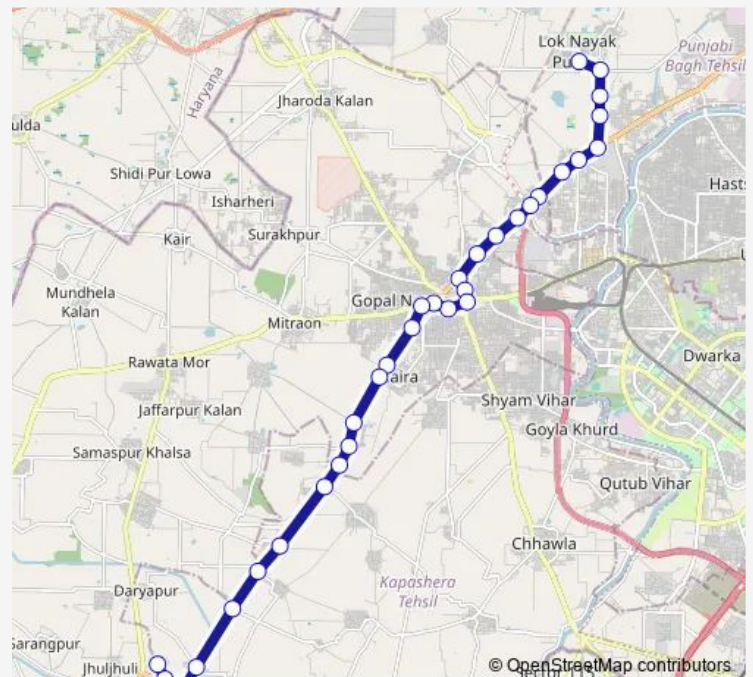

### Route schedule

Loknaya Puram — Ghuman Hera Depot 2

Monday 13:24-14:41

Tuesday 13:24-14:41

Wednesday 13:24-14:41

Thursday 13:24-14:41

Friday 13:24-14:41

Saturday 13:24-14:41

### Route info

Direction: Loknaya Puram

Stops: 32

Trip Duration: 1 hour 17 min

■ 998stlup2

Kharkhari Nahar / Khera Dabur

Surhera Crossing

Kharkhari Jatmal Village