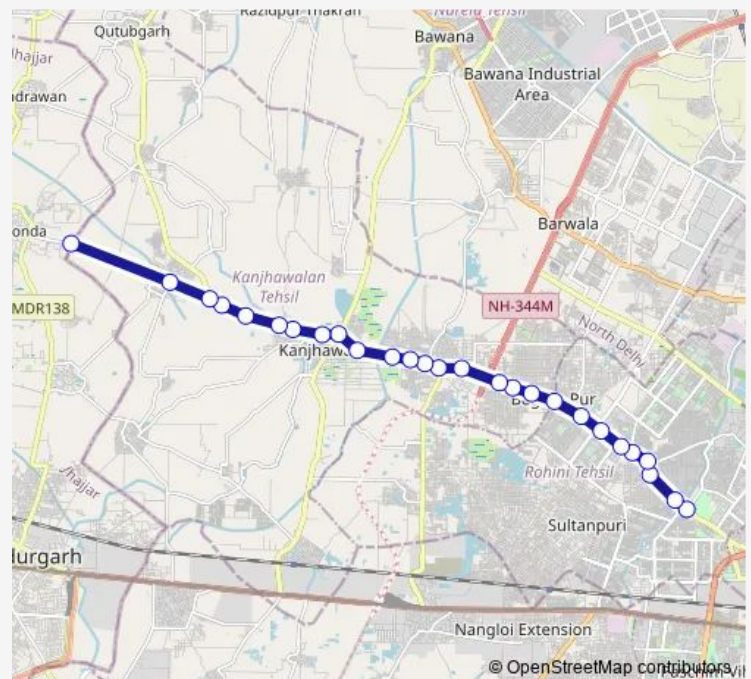

### Route schedule

Mangolpuri Y Block — Jonti Border

Monday 06:55-21:55

Tuesday 06:55-21:55

Wednesday 06:55-21:55

Thursday 06:55-21:55

Friday 06:55-21:55

Saturday 06:55-21:55

### Route info

Direction: Mangolpuri Y Block

Stops: 27

Trip Duration: 1 hour 2 min

174bstlup

Rajendra Lakra Public School

Sant Vivekanand School

Vriddha Ashram