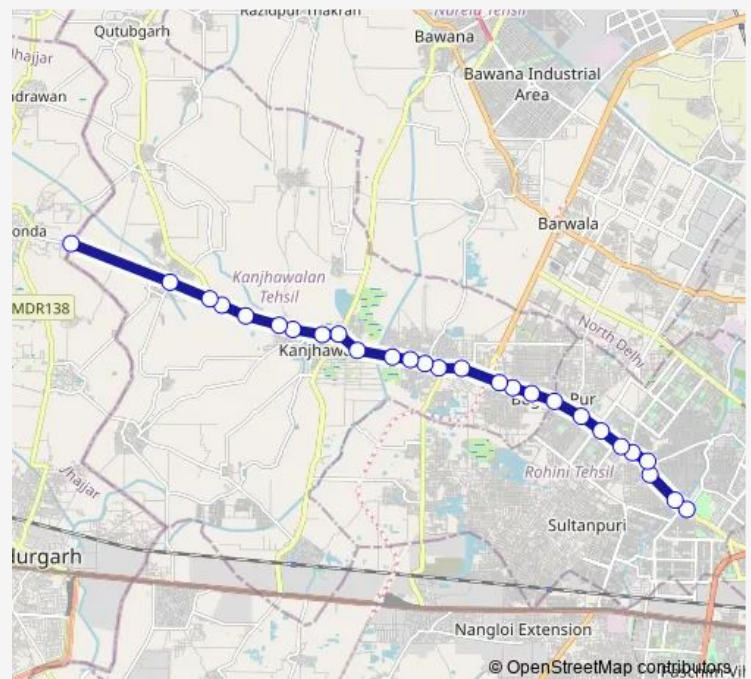

Bus 174bstlup

[Go to website](#)

Direction

Mangolpuri Y Block — Jonti Border

27 stops

[Open route schedule](#)

Mangolpuri Y Block

Krishna Vihar

Kanjhawala School

Nirmal Hospital

Ladpur Village

Route schedule

Mangolpuri Y Block — Jonti Border

Monday 06:55-21:55

Tuesday 06:55-21:55

Wednesday 06:55-21:55

Thursday 06:55-21:55

Friday 06:55-21:55

Saturday 06:55-21:55

Sunday 06:55-21:55

Route info

Direction: Mangolpuri Y Block

Stops: 27

Trip Duration: 1 hour 2 min