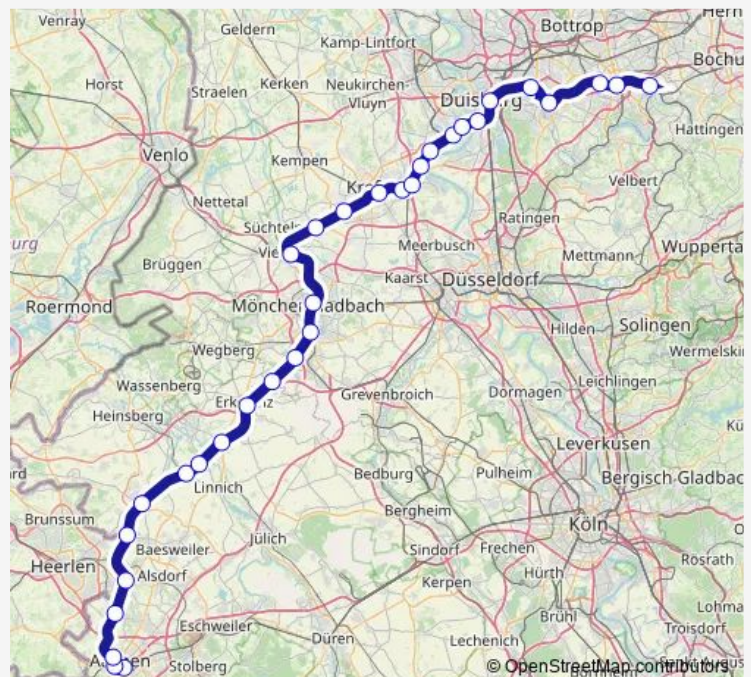

Regional Rail Service RB33 Aachen - Herzogenrath - Geilenkirchen - Heinsberg/Mönchengladbach - Duisburg - Essen

[Go to website](#)

Direction

Heinsberg, Bf — Aachen, Hbf

15 stops

[Open route schedule](#)

Heinsberg, Bf

Übach-Palenberg, Bf

Herzogenrath, Bf

Herzogenrath, Kohlscheid Bf

Aachen, West Bf

Aachen, Schanz Bf

Aachen, Hbf

Route schedule

Heinsberg, Bf — Aachen, Hbf

Monday 00:31-23:31

Tuesday 00:31-23:31

Wednesday 00:31-23:31

Thursday 00:31-23:31

Friday 00:31-23:31

Saturday 00:31-23:31

Sunday 00:31-23:31

Route info

Direction: Heinsberg, Bf

Stops: 15

Trip Duration: 0 hour 56 min

■ RB33 — Aachen - Herzogenrath - Geilenkirchen - Heinsberg/Mönchengladbach - Duisburg - Essen

Direction

Aachen, Hbf — Essen-Steele

32 stops

[Open route schedule](#)