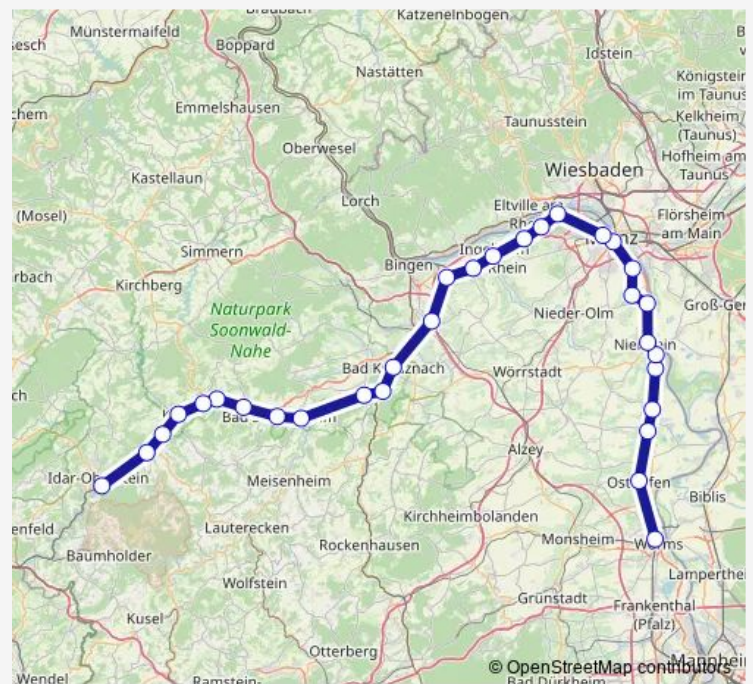

Regional Rail Service RB33

[Go to website](#)

Direction

Mainz, Hauptbahnhof — Saarbrücken Hbf

33 stops

[Open route schedule](#)

Mainz, Hauptbahnhof

Heidesheim, Bahnhof

Ingelheim, Bahnhof

Gau-Algesheim, Bahnhof

Ockenheim, Bahnhof

Gensingen-Horrweiler, Bahnhof

Bad Kreuznach, Bahnhof

Bad Münster, Bahnhof

Norheim, Bahnhof

Staudernheim, Bahnhof

Bad Sobernheim, Bahnhof

Monzingen, Bahnhof

Martinstein, Bahnhof

Hochstetten, Bahnhof

Kirn, Bahnhof

Kirn-Sulzbach, Bahnhof

Fischbach-Weierbach, Bf

Idar-Oberstein, Bahnhof

Kronweiler, Bahnhof

Nohen, Bahnhof

Heimbach (Nahe)

Route schedule

Mainz, Hauptbahnhof — Saarbrücken Hbf

Monday 04:08-06:30

Tuesday 04:08-06:30

Wednesday 04:08-06:30

Thursday 04:08-06:30

Friday 04:08-06:30

Saturday —

Sunday —

Route info

Direction: Mainz, Hauptbahnhof

Stops: 33

Trip Duration: 3 hour 15 min

■ RB33

BusMaps