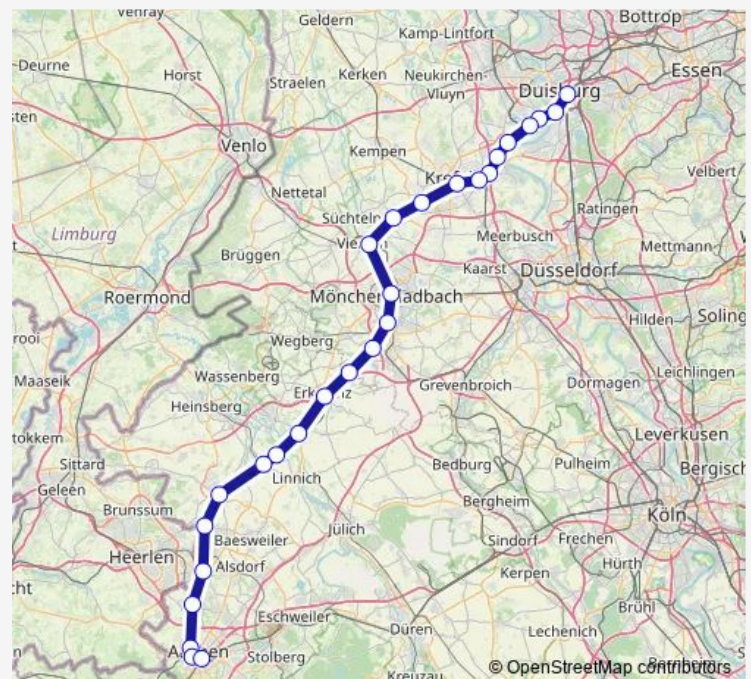

Aachen, West Bf

Aachen, Schanz Bf

Aachen, Hbf

### Route schedule

Heinsberg, Bf — Aachen, Hbf

Monday 00:31-23:31

Tuesday 00:31-23:31

Wednesday 00:31-23:31

Thursday 00:31-23:31

Friday 00:31-23:31

Saturday 00:31-23:31

### Route info

Direction: Heinsberg, Bf

Stops: 15

Trip Duration: 0 hour 56 min

■ RB33

BusMaps