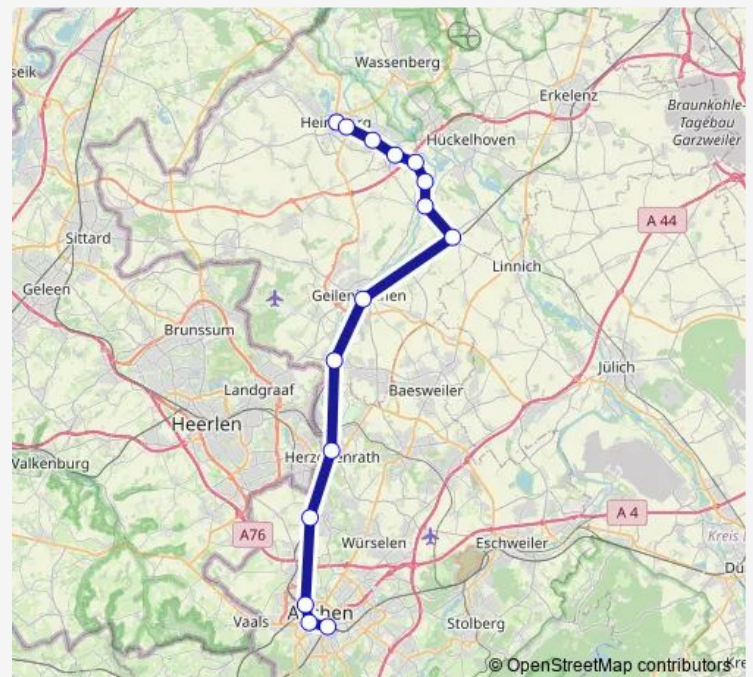

Direction

Heinsberg(Rheinl) — Aachen Hbf

15 stops

[Open route schedule](#)

- Heinsberg(Rheinl)
- Heinsberg Kreishaus
- Heinsberg-Oberbruch
- Heinsberg-Dremmen
- Heinsberg-Porselen
- Heinsberg-Horst
- Heinsberg-Randerath
- Lindern
- Geilenkirchen
- Übach-Palenberg
- Herzogenrath
- Kohlscheid
- Aachen West
- Aachen Schanz
- Aachen Hbf

Route schedule

Heinsberg(Rheinl) — Aachen Hbf

| | |
|-----------|-------------|
| Monday | 20:31-22:31 |
| Tuesday | 00:31 |
| Wednesday | — |
| Thursday | — |
| Friday | — |
| Saturday | — |
| Sunday | — |

Route info

Direction: Heinsberg(Rheinl)

Stops: 15

Trip Duration: 0 hour 56 min

Direction

Heinsberg(Rheinl) — Aachen Hbf

15 stops

[Open route schedule](#)