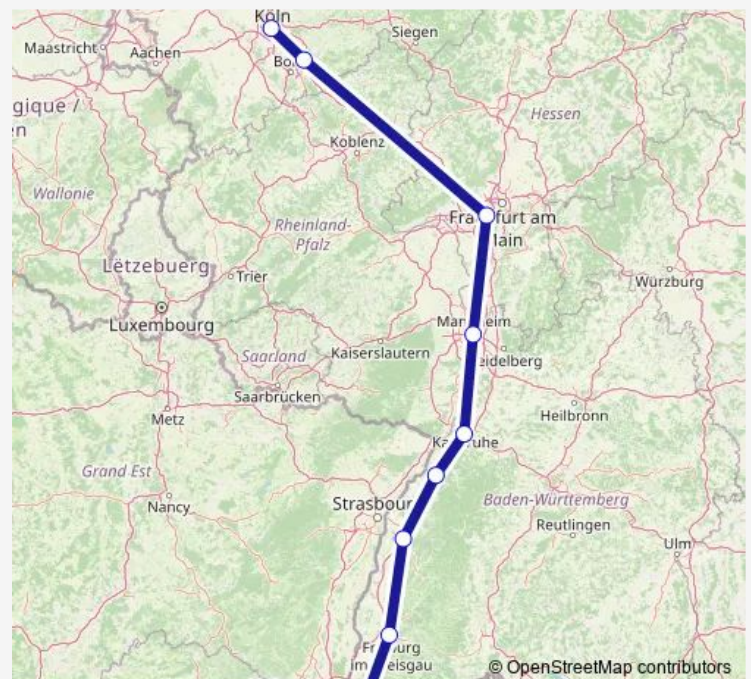

### Direction

Köln Hbf — Basel Sbb

10 stops

[Open route schedule](#)

Köln Hbf

Siegburg/Bonn

Frankfurt(M) Flughafen Fernbf

Mannheim Hbf

Karlsruhe Hbf

Baden-Baden

Offenburg

Freiburg(Breisgau) Hbf

Basel Bad Bf

Basel Sbb

### Route schedule

Köln Hbf — Basel Sbb

Monday 18:54

Tuesday 18:54

Wednesday 18:54

Thursday —

Friday 18:54

Saturday —

### Route info

Direction: Köln Hbf

Stops: 10

Trip Duration: 4 hour 6 min

ICE 203

BusMaps

ICE 203 Rail time schedules and route maps are available in an offline PDF at [busmaps.com](https://busmaps.com). Use the [busmaps.com](https://busmaps.com) website to see live bus times, train schedule or subway schedule, and step-by-step directions for all public transit in Basel