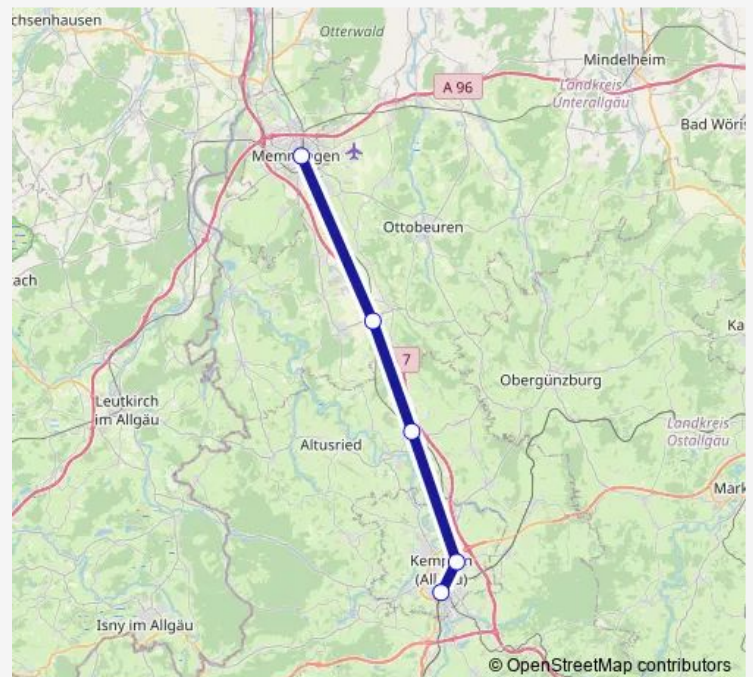

### Route schedule

Memmingen — Kempten (Allgäu) Hbf

Monday 07:21

Tuesday 07:21

Wednesday 07:21

Thursday 07:21

Friday 07:21

Saturday —

### Route info

Direction: Memmingen

Stops: 5

Trip Duration: 0 hour 33 min

■ Re75

**Direction**

Oberstdorf — Memmingen

13 stops