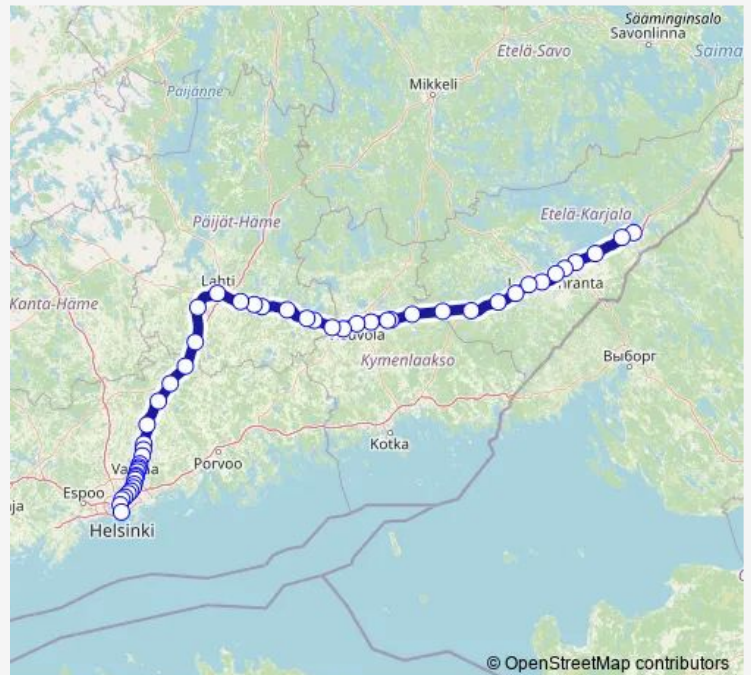

### Direction

undefined — undefined

0 stops

[Open route schedule](#)

### Route schedule

undefined — undefined

Monday —

Tuesday —

Wednesday —

Thursday —

Friday —

Saturday —

### Route info

Direction:

Stops: 0

Trip Duration: — min

■ S 2 — Imatra - Helsinki