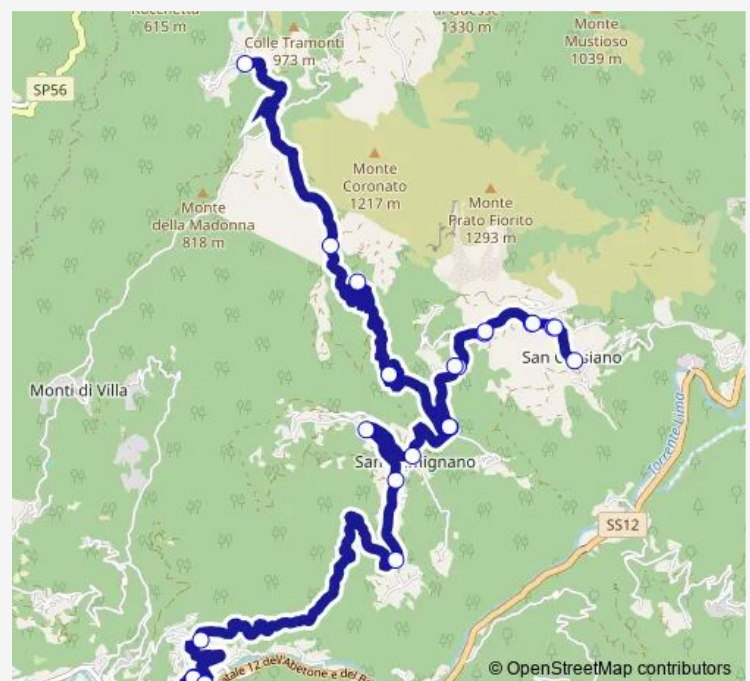

Bivio Guzzano 2

Corsena 2

Bagni Di Lucca 1

Route schedule

Montefegatesi Civ.74 — Via Marion Crawford

Monday	07:15-15:50
Tuesday	07:15-15:50
Wednesday	07:15-15:50
Thursday	07:15-15:50
Friday	07:15-15:50
Saturday	07:15-15:50
Sunday	—

Route info

Direction: Montefegatesi Civ.74

Stops: 22

Trip Duration: 0 hour 45 min

E46 — Bagni Di Lucca-S.Gemignano-S.Cassiano-Montefegatesi

Via Marion Crowford

Direction

Montefegatesi Civ.74 — Bagni Di Lucca 2

Route schedule

Via Marion Crowford — Montefegatesi Civ.74

Monday 05:45-18:30

Tuesday 05:45-18:30

Wednesday 05:45-18:30

Thursday 05:45-18:30

Friday 05:45-18:30

Saturday 05:45-18:30

Sunday —

Route info

Direction: Via Marion Crowford

Stops: 23

Trip Duration: 0 hour 55 min

E46 Bus time schedules and route maps are available in an offline PDF at busmaps.com. Use the busmaps.com website to see live bus times, train schedule or subway schedule, and step-by-step directions for all public transit in Bagni di Lucca