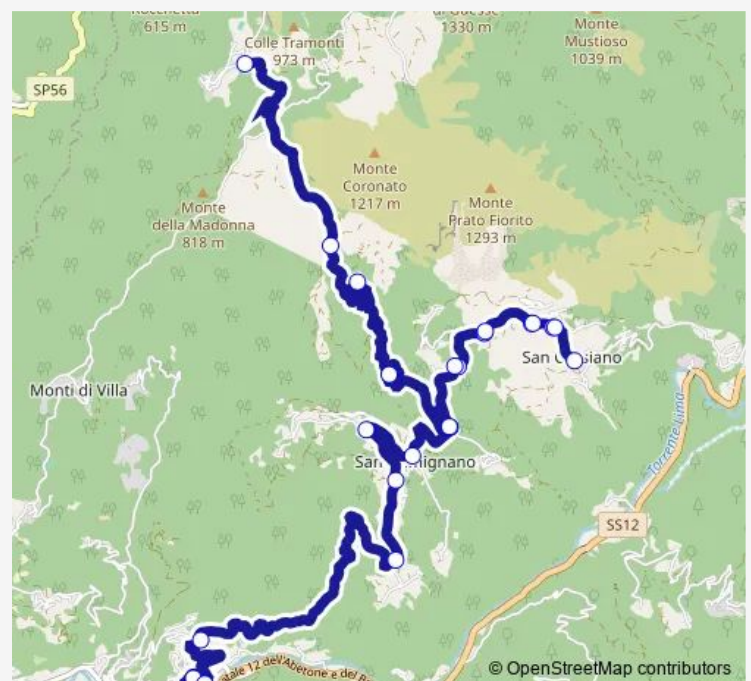

Via Controneria Loc.Fontana Buona

Via Controneria Mulino

Bv Montefegatesi Vetteglia 2

Via Controneria Bv. S. Gemignano

Longoio 2

Gombereto 2

Bivio Guzzano 2

Corsena 2

Route info

Direction: Montefegatesi Civ.74

Stops: 12

Trip Duration: 0 hour 35 min

Direction

Montefegatesi Civ.74 — Via Marion Crawford

22 stops

[Open route schedule](#)

Monday 05:30-18:30

Tuesday 05:30-18:30

Wednesday 05:30-18:30

Thursday 05:30-18:30

Friday 05:30-18:30

Saturday 05:30-18:30

Sunday —

Route info

Direction: Via Marion Crowford

Stops: 23

Trip Duration: 0 hour 55 min

E46 Bus time schedules and route maps are available in an offline PDF at busmaps.com. Use the busmaps.com website to see live bus times, train schedule or subway schedule, and step-by-step directions for all public transit in Bagni di Lucca