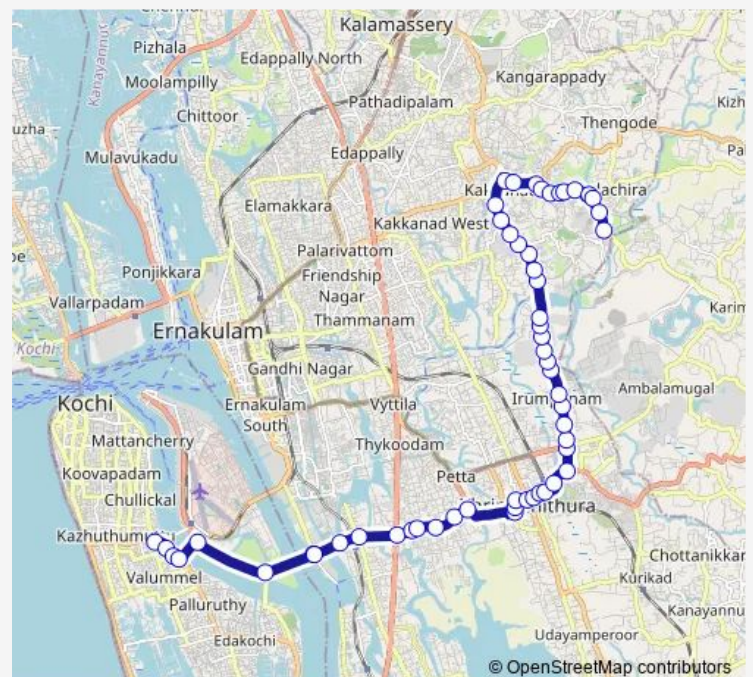

Thursday 06:00

Friday 06:00

Saturday 06:00

Sunday 06:00

Route info

Direction: Thoppumpady

Stops: 55

Trip Duration: 1 hour 9 min