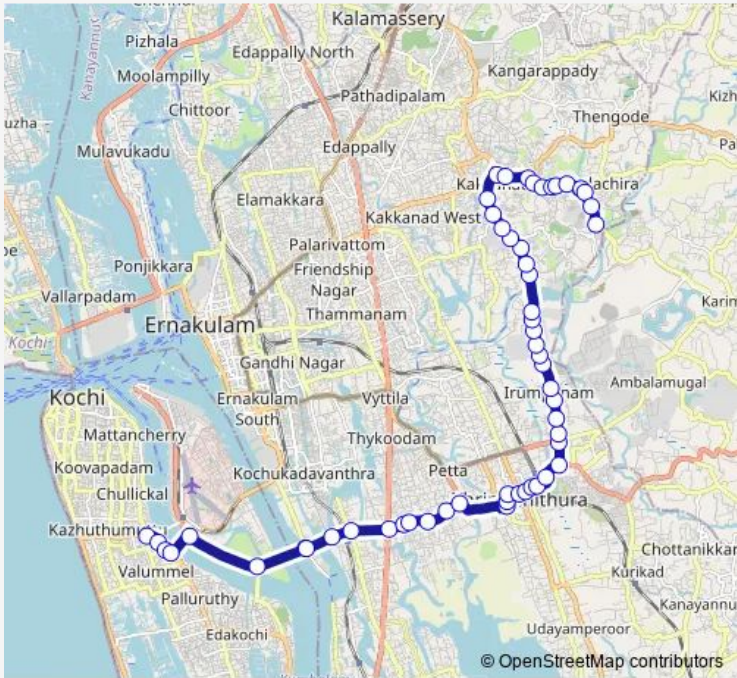

Route schedule
Thoppumpady — Kinfra

Monday	06:00
Tuesday	06:00
Wednesday	06:00
Thursday	06:00
Friday	06:00
Saturday	06:00
Sunday	06:00

Route info

Direction: Thoppumpady

Stops: 55

Trip Duration: 1 hour 9 min