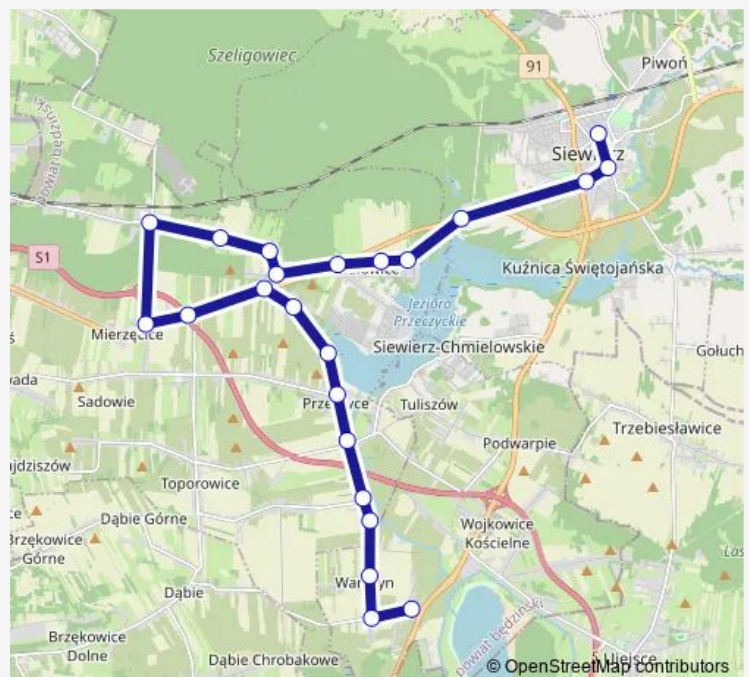

Siewierz Skrzyżowanie

### Route schedule

Kuźnica Warężyńska Skrzyżowanie — Siewierz Dom Kultury

Monday 04:24-05:36

Tuesday 04:24-05:36

Wednesday 04:24-06:05

Thursday 04:24-05:36

Friday 04:24-05:36

Saturday 05:05

### Route info

Direction: Kuźnica Warężyńska Skrzyżowanie

Stops: 23

Trip Duration: 0 hour 40 min

Siewierz Rynek

Siewierz Dom Kultury

269 Bus time schedules and route maps are available in an offline PDF at [busmaps.com](https://busmaps.com). Use the [busmaps.com](https://busmaps.com) website to see live bus times, train schedule or subway schedule, and step-by-step directions for all public transit in Mierzecice