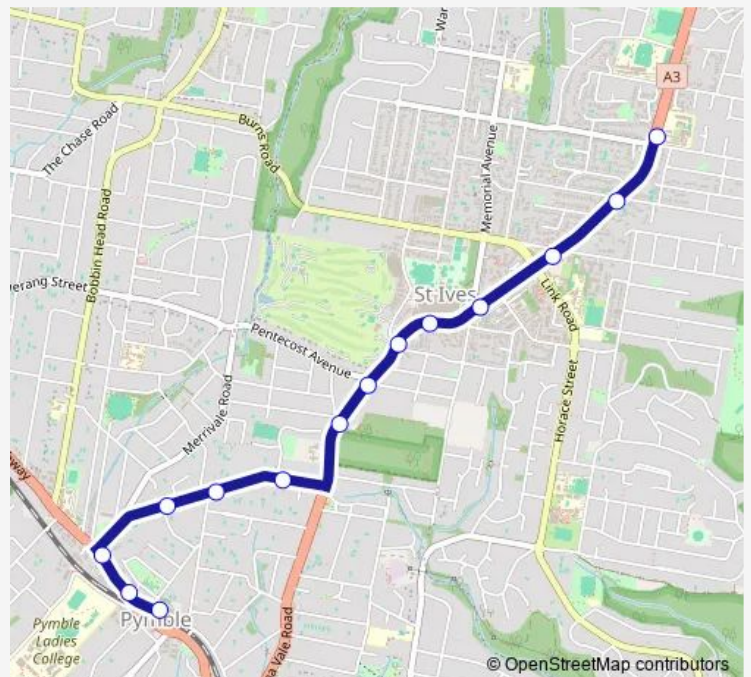

Mona Vale Rd At Douglas St

Corpus Christi Catholic Church, Mona Vale Rd

Mona Vale Rd Before Memorial Av

Mona Vale Rd Opp St Ives Village Shops

Mona Vale Rd At Shinfield Av

Mona Vale Rd At Pentecost Av

Mona Vale Rd Opp Fairway Av

Telegraph Rd Opp Ganmain Rd

Telegraph Rd At Station St

Telegraph Rd At Graham Av

Pacific Hwy After Telegraph Rd

Pacific Hwy At Post Office St

Grandview St Opp Pymble Station

Route schedule

Brigidine College, Mona Vale Rd — Grandview St Opp Pymble Station

Monday	15:35
Tuesday	15:35
Wednesday	15:35
Thursday	15:35
Friday	15:35
Saturday	—
Sunday	—

Route info

Direction: Brigidine College, Mona Vale Rd

Stops: 14

Trip Duration: 0 hour 15 min

269 — Brigidine College to Pymble Station