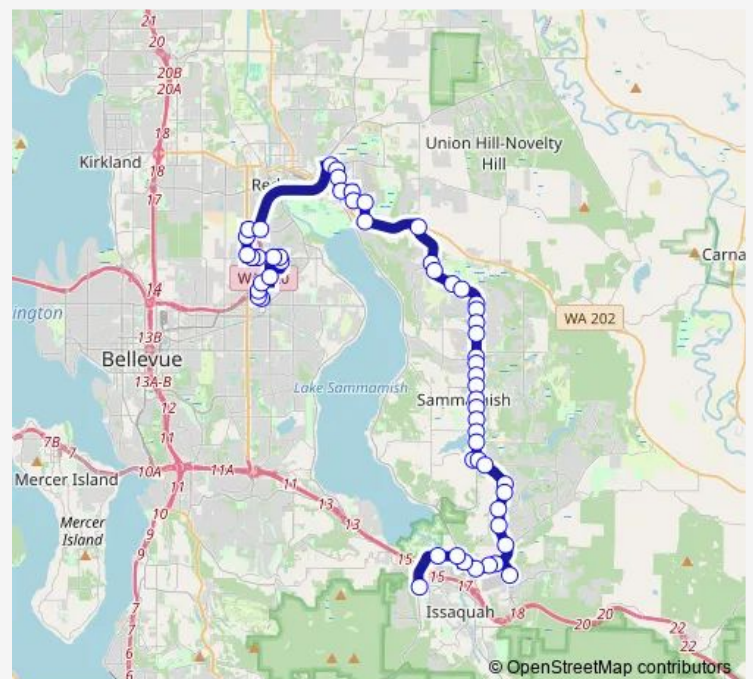

148th Ave NE & NE 40th St

148th Ave NE & NE 46th St

NE 51st St & 148th Ave Ne

Sr 520 & NE 51st St

NE Union Hill Rd & 178th Pl Ne

Bear Creek Park And Ride

180th Ave NE & NE 76th St

NE 68th St & 180th Ave Ne

185th Ave NE & NE 68th St

NE 65th St & 185th Ave Ne

NE 65th St & 188th Ave Ne

Route schedule

Overlake Park & Ride — Issaquah Transit Center - Bay 5

Monday 06:02-19:00

Tuesday 06:02-19:00

Wednesday —

Thursday 06:02-19:00

Friday 06:02-19:00

Saturday —

Sunday —

Route info

Direction: Overlake Park & Ride

Stops: 56

Trip Duration: 1 hour 10 min

269

NE Redmond Fall City Rd & 188th Ave Ne

Sahalee Way NE & Redmond Fall City Rd

Sahalee Way NE & NE 37th Way

Sahalee Way NE & NE 36th St

Sahalee Way NE & Sahalee Dr E

Sahalee Way NE & NE 28th Pl

228th Ave NE & NE 25th Way