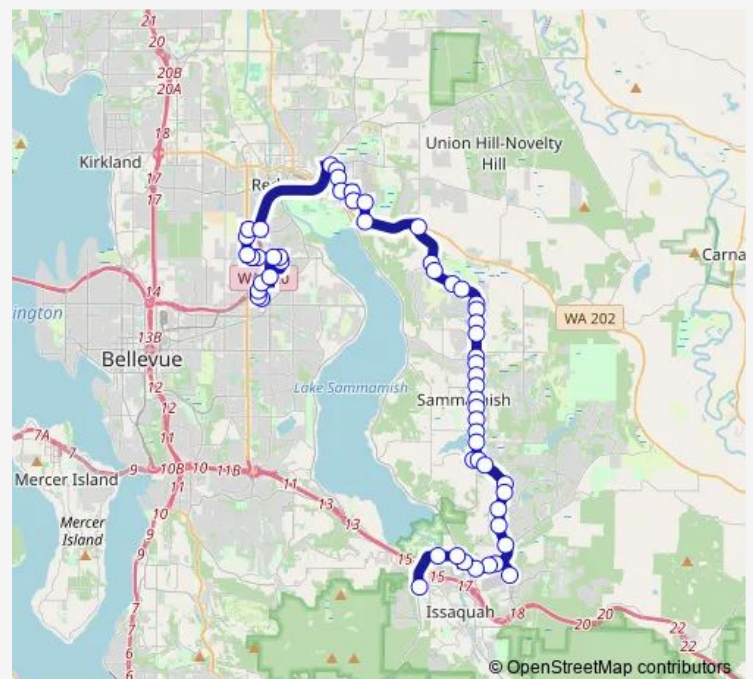

148th Ave NE & NE 40th St

148th Ave NE & NE 46th St

NE 51st St & 148th Ave Ne

Sr 520 & NE 51st St

NE Union Hill Rd & 178th Pl Ne

Bear Creek Park And Ride

180th Ave NE & NE 76th St

NE 68th St & 180th Ave Ne

185th Ave NE & NE 68th St

NE 65th St & 185th Ave Ne

NE 65th St & 188th Ave Ne

Route schedule

Overlake Park & Ride — Issaquah Transit Center - Bay 5

Monday 06:02-19:00

Tuesday 06:02-19:00

Wednesday —

Thursday 06:02-19:00

Friday 06:02-19:00

Saturday —

Sunday —

Route info

Direction: Overlake Park & Ride

Stops: 56

Trip Duration: 1 hour 1 min

269

BusMaps

NE Redmond Fall City Rd & 188th Ave Ne

Sahalee Way NE & Redmond Fall City Rd

Sahalee Way NE & NE 37th Way

Sahalee Way NE & NE 36th St

Sahalee Way NE & Sahalee Dr E

Sahalee Way NE & NE 28th Pl